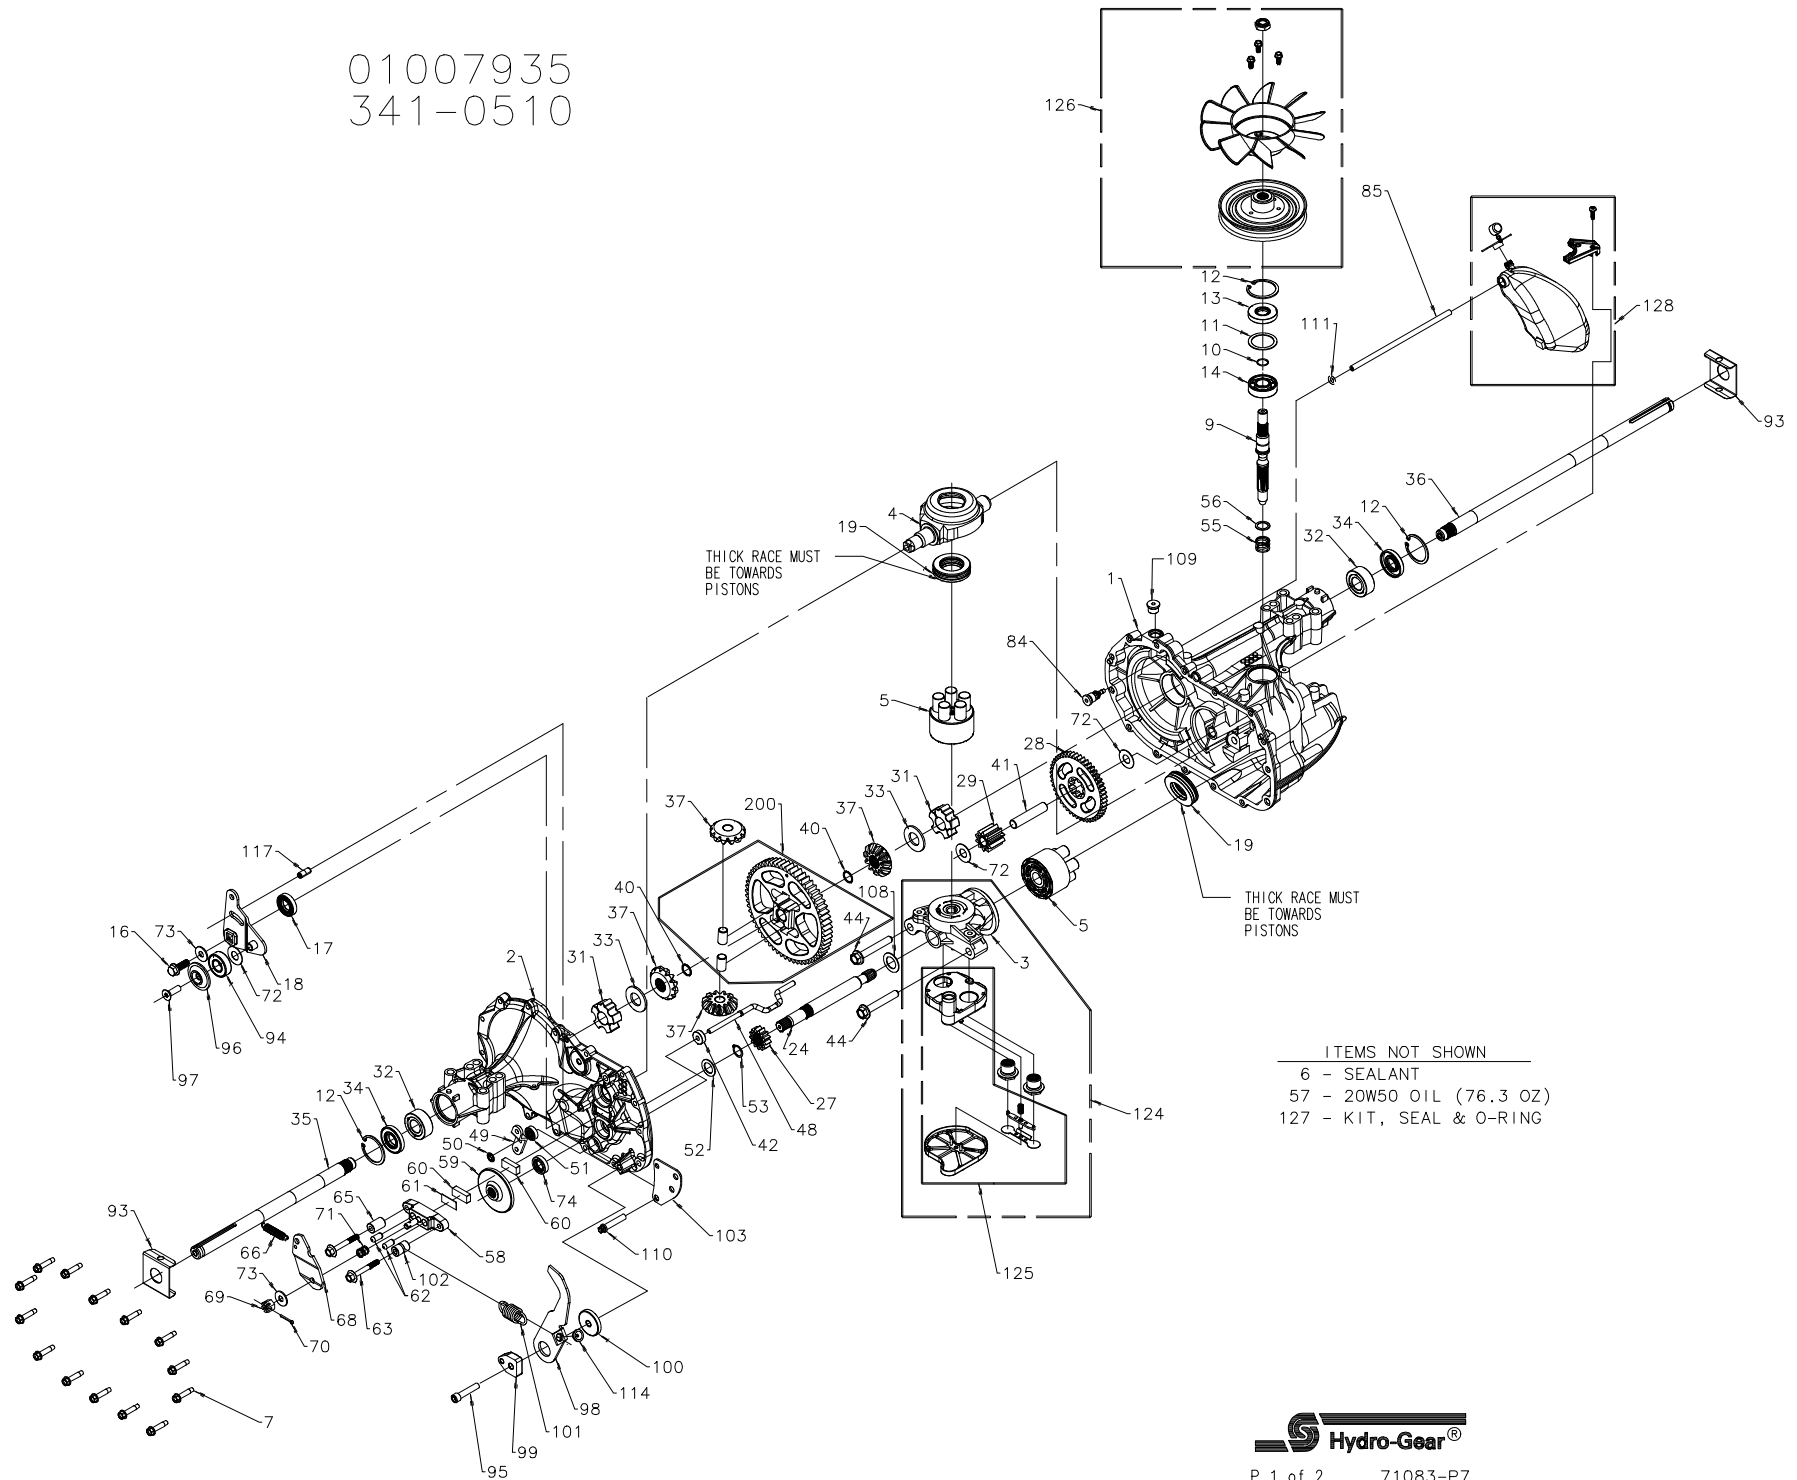

01007935
341-0510

01007935
341-0510

ITEM	PART NUMBER	QTY	DESCRIPTION
1	70467	1	ASSEMBLY, MAIN HOUSING
		1	HOUSING, MAIN
		1	BUSHING, .865 X .985 X .790
		2	PIN, STANDARD HEADLESS
2	70483	1	ASSEMBLY, SIDE HOUSING
		1	HOUSING, SIDE
		1	BUSHING, .865 X .985 X .790
		1	BUSHING, .624 X .719 X .562
3	70477	1	ASSEMBLY, CENTER SECTION
		1	CENTER SECTION (5-PISTON)
		1	BUSHING, .707 X .788 X .591
4	51048	1	TRUNNION, SWASHPLATE
5	70331	2	ASSEMBLY, BLOCK
		1	BLOCK, CYLINDER
		5	PISTON
		5	SPRING, COMPRESSION
		5	WASHER, THRUST
6	50928	10.1 oz	SEALANT
7	53246	14	SCREW, HEX WASHER 1/4-20 X 1.125
9	51062	1	SHAFT, INPUT
10	2000022	1	RING, RETAINING
11	50951	1	WASHER, FLAT 1.23 X 1.57 X .04
12	50329	3	RING, RETAINING
13	51161	1	SEAL, LIP 17 X 40 X 7
14	50315	1	BEARING, BALL 17 X 40 X 12
16	51064	1	BOLT, HEX FLANGE 5/16-24 X .94 W/PATCH
17	51140	1	SEAL, LIP 18 X 32 X 7
18	51121	1	ARM, CONTROL
19	50551	2	BEARING, THRUST 30 X 52 X 13
24	50966	1	SHAFT, MOTOR
27	51130	1	GEAR, 13T PINION
28	51129	1	GEAR, 10T/48T
29	51043	1	GEAR, 10T JACKSHAFT
31	51088	2	BUSHING, SLEEVE (INBOARD)
32	51089	2	BUSHING, SLEEVE .75 X 1.575 X .625
33	44875	2	WASHER, FLAT .77 X 1.5 X .10
34	51066	2	SEAL, LIP .750 X 1.577 X .250
35	51354	1	SHAFT, AXLE .75 X 12.14 (KEY, R.H.)
36	51353	1	SHAFT, AXLE .75 X 17.74 (KEY, L.H.)
37	71310	2	KIT, MITER GEAR
		2	GEAR, MITER 12T (SPLINED)
		2	GEAR, MITER 12T (.50 ID)
		1	BULLETIN, MITER GEAR
40	44871	2	RING, SPIRAL RETAINING
41	51083	1	PIN, JACKSHAFT .50 X 2.43
42	51100	1	MAGNET, RING
44	50016	2	BOLT, HEX FLANGE 3/8-24 X 2.5
48	51098	1	ROD, ACTUATOR BYPASS
49	51135	1	ARM, BYPASS
50	51116	1	RING, RETAINING .250 EXTERNAL
51	51081	1	SEAL, LIP .250 X .750 X .250 TC
52	44371	1	WASHER, FLAT .63 X 1.00 X .05
53	44145	1	RING, RETAINING
54	51071	1	BUSHING, CENTER BLOCK
55	2003014	1	SPRING, BLOCK
56	2003017	1	WASHER, THRUST .59 X .79 X .04
57		76.3 oz	OIL, 20W50
58	62589	1	KIT, BRAKE YOKE
		1	YOKE, BRAKE
		1	BOLT, SQ.HD. 5/16-24 RIBBED