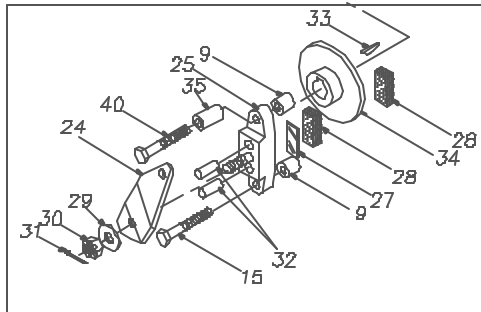

481223
215-2500L
481224
215-2500R

BRAKE ASS'Y FOR MODEL #481223

BRAKE ASS'Y FOR MODEL #481224

481223
215-2500L
481224
215-2500R

REF	PART NO.	QTY	DESCRIPTION
1	70597 RIGHT	1	KIT - SERVICE HOUSING
-	70598 LEFT	1	KIT - SERVICE HOUSING
4	44358	1	SPLINED 72 TOOTH FINAL DRIVE GEAR
5	62681	1	ASS'Y, AXLE
		1	AXLE SHAFT
		4	LUG BOLT
8	44147	2	BALL BEARING .62ID X 1.38 X .44
9	23770	2	BRAKE SPACER
10	44351	1	BRAKE SHAFT (SPLINED)
11	44359	1	E-RING
12	9001214-3700	1	BALL, 3/8" DIAMETER
15	44276	1	BOLT, 1/4-20 X 1-1/2"
14	44366	8	BOLT, 1/4-20 X 2-1/2"
16	44371	2	WASHER, HT .62ID X 1.0 QD X .05 THK
17	44269	2	PIN, SPRING 3/16" X 1/2" LONG
18	23749	2	MOUNTING SPACER (481224 ASS'Y)
-	23749	3	MOUNTING SPACER (481223 ASS'Y)
19	44355	1	BEARING SPACER
20	44232	1	BALL BEARING 15 MM X 35 MM X 11 MM
21	44354	1	RETAINING RING
22	44353	1	11 TOOTH INPUT GEAR
23	50416	2	GREASE(10 OZ TUBE)
24	44094	1	ARM, BRAKE ACTUATOR (481223 ASS'Y)
-	44613	1	ARM, BRAKE ACTUATOR (481224 ASS'Y)
25	62589	1	ASS'Y, BRAKE YOKE
		1	BRAKE YOKE
		1	SQUARE HEAD BOLT
27	44134	1	PLATE, PUCK
28	44132	2	PUCK, BRAKE
29	44130	1	WASHER, 7/16 X 7/8 OD X .06 HT
30	44142	1	NUT, CASTLE 5/16-24 PL
31	44101	1	PIN, COTTER
32	44127	2	PIN, BRAKE ACTUATING
33	44143	1	KEY, HI PRO 3/16 X 5/8
34	44090	1	DISC, BRAKE
35	23711	1	SPACER, TORSION SPRING
40	44612	1	BOLT, 1/4-20 X 2-1/2"
41	50223	1	GASKET, HSG
42	50283	1	OIL SEAL, 1.25 X .625
44	50267	1	O-RING
48	50419	1	17T GEAR
49	50420	1	60T GEAR