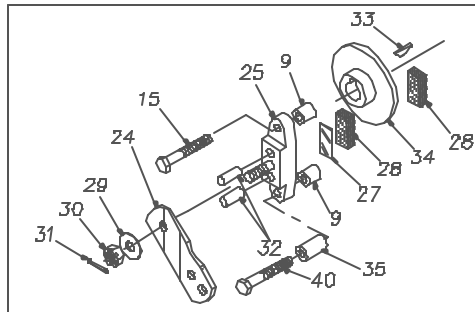

481223
215-2500L
481224
215-2500R

BRAKE ASS'Y FOR MODEL #481223

BRAKE ASS'Y FOR MODEL #481224

481223
215-2500L
481224
215-2500R

REF	PART NO.	QTY	DESCRIPTION
1	70597 RIGHT	1	KIT - SERVICE HOUSING
-	70598 LEFT	1	KIT - SERVICE HOUSING
4	44358	1	SPLINED 72 TOOTH FINAL DRIVE GEAR
5	62681	1	ASS'Y, AXLE
		1	AXLE SHAFT
		4	LUG BOLT
8	44147	2	BALL BEARING .62ID X 1.38 X .44
9	23770	2	BRAKE SPACER
10	44351	1	BRAKE SHAFT (SPLINED)
11	44359	1	E-RING
12	9001214-3700	1	BALL, 3/8" DIAMETER
15	44276	1	BOLT, 1/4-20 X 1-1/2"
14	44366	8	BOLT, 1/4-20 X 2-1/2"
16	44371	2	WASHER, HT .62ID X 1.0 QD X .05 THK
17	44269	2	PIN, SPRING 3/16" X 1/2" LONG
18	23749	2	MOUNTING SPACER (481224 ASS'Y)
-	23749	3	MOUNTING SPACER (481223 ASS'Y)
19	44355	1	BEARING SPACER
20	44232	1	BALL BEARING 15 MM X 35 MM X 11 MM
21	44354	1	RETAINING RING
22	44353	1	11 TOOTH INPUT GEAR
23	50416	2	GREASE(10 OZ TUBE)
24	44094	1	ARM, BRAKE ACTUATOR (481223 ASS'Y)
-	44613	1	ARM, BRAKE ACTUATOR (481224 ASS'Y)
25	62589	1	ASS'Y, BRAKE YOKE
		1	BRAKE YOKE
		1	SQUARE HEAD BOLT
27	44134	1	PLATE, PUCK
28	44132	2	PUCK, BRAKE
29	44130	1	WASHER, 7/16 X 7/8 OD X .06 HT
30	44142	1	NUT, CASTLE 5/16-24 PL
31	44101	1	PIN, COTTER
32	44127	2	PIN, BRAKE ACTUATING
33	44143	1	KEY, HI PRO 3/16 X 5/8
34	44090	1	DISC, BRAKE
35	23711	1	SPACER, TORSION SPRING
40	44612	1	BOLT, 1/4-20 X 2-1/2"
41	50223	1	GASKET, HSG
42	50283	1	OIL SEAL, 1.25 X .625
44	50267	1	O-RING
48	50419	1	17T GEAR
49	50420	1	60T GEAR