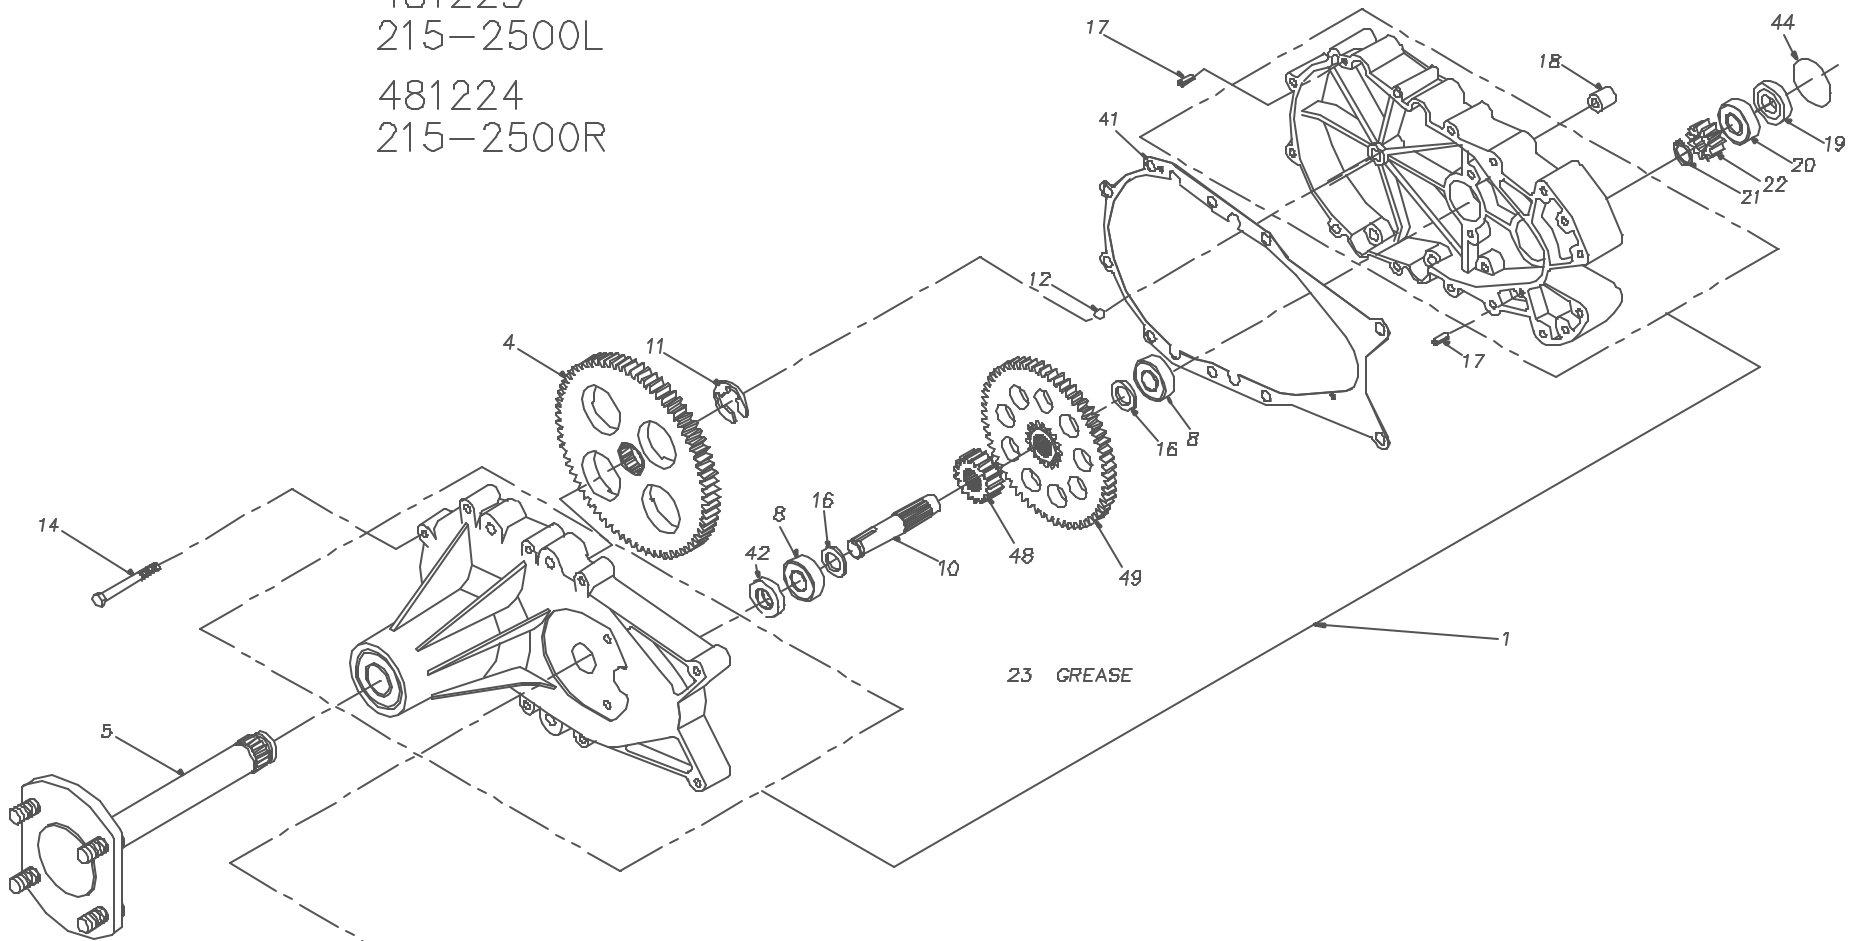

481223
215-2500L
481224
215-2500R

BRAKE ASS'Y FOR MODEL #481223

BRAKE ASS'Y FOR MODEL #481224

481223
215-2500L
481224
215-2500R

REF	PART NO.	QTY	DESCRIPTION
1	70597 RIGHT	1	KIT - SERVICE HOUSING
-	70598 LEFT	1	KIT - SERVICE HOUSING
4	44358	1	SPLINED 72 TOOTH FINAL DRIVE GEAR
5	62681	1	ASS'Y, AXLE
		1	AXLE SHAFT
		4	LUG BOLT
8	44147	2	BALL BEARING .62ID X 1.38 X .44
9	23770	2	BRAKE SPACER
10	44351	1	BRAKE SHAFT (SPLINED)
11	44359	1	E-RING
12	9001214-3700	1	BALL, 3/8" DIAMETER
15	44276	1	BOLT, 1/4-20 X 1-1/2"
14	44366	8	BOLT, 1/4-20 X 2-1/2"
16	44371	2	WASHER, HT .62ID X 1.0 QD X .05 THK
17	44269	2	PIN, SPRING 3/16" X 1/2" LONG
18	23749	2	MOUNTING SPACER (481224 ASS'Y)
-	23749	3	MOUNTING SPACER (481223 ASS'Y)
19	44355	1	BEARING SPACER
20	44232	1	BALL BEARING 15 MM X 35 MM X 11 MM
21	44354	1	RETAINING RING
22	44353	1	11 TOOTH INPUT GEAR
23	50416	2	GREASE(10 OZ TUBE)
24	44094	1	ARM, BRAKE ACTUATOR (481223 ASS'Y)
-	44613	1	ARM, BRAKE ACTUATOR (481224 ASS'Y)
25	62589	1	ASS'Y, BRAKE YOKE
		1	BRAKE YOKE
		1	SQUARE HEAD BOLT
27	44134	1	PLATE, PUCK
28	44132	2	PUCK, BRAKE
29	44130	1	WASHER, 7/16 X 7/8 OD X .06 HT
30	44142	1	NUT, CASTLE 5/16-24 PL
31	44101	1	PIN, COTTER
32	44127	2	PIN, BRAKE ACTUATING
33	44143	1	KEY, HI PRO 3/16 X 5/8
34	44090	1	DISC, BRAKE
35	23711	1	SPACER, TORSION SPRING
40	44612	1	BOLT, 1/4-20 X 2-1/2"
41	50223	1	GASKET, HSG
42	50283	1	OIL SEAL, 1.25 X .625
44	50267	1	O-RING
48	50419	1	17T GEAR
49	50420	1	60T GEAR