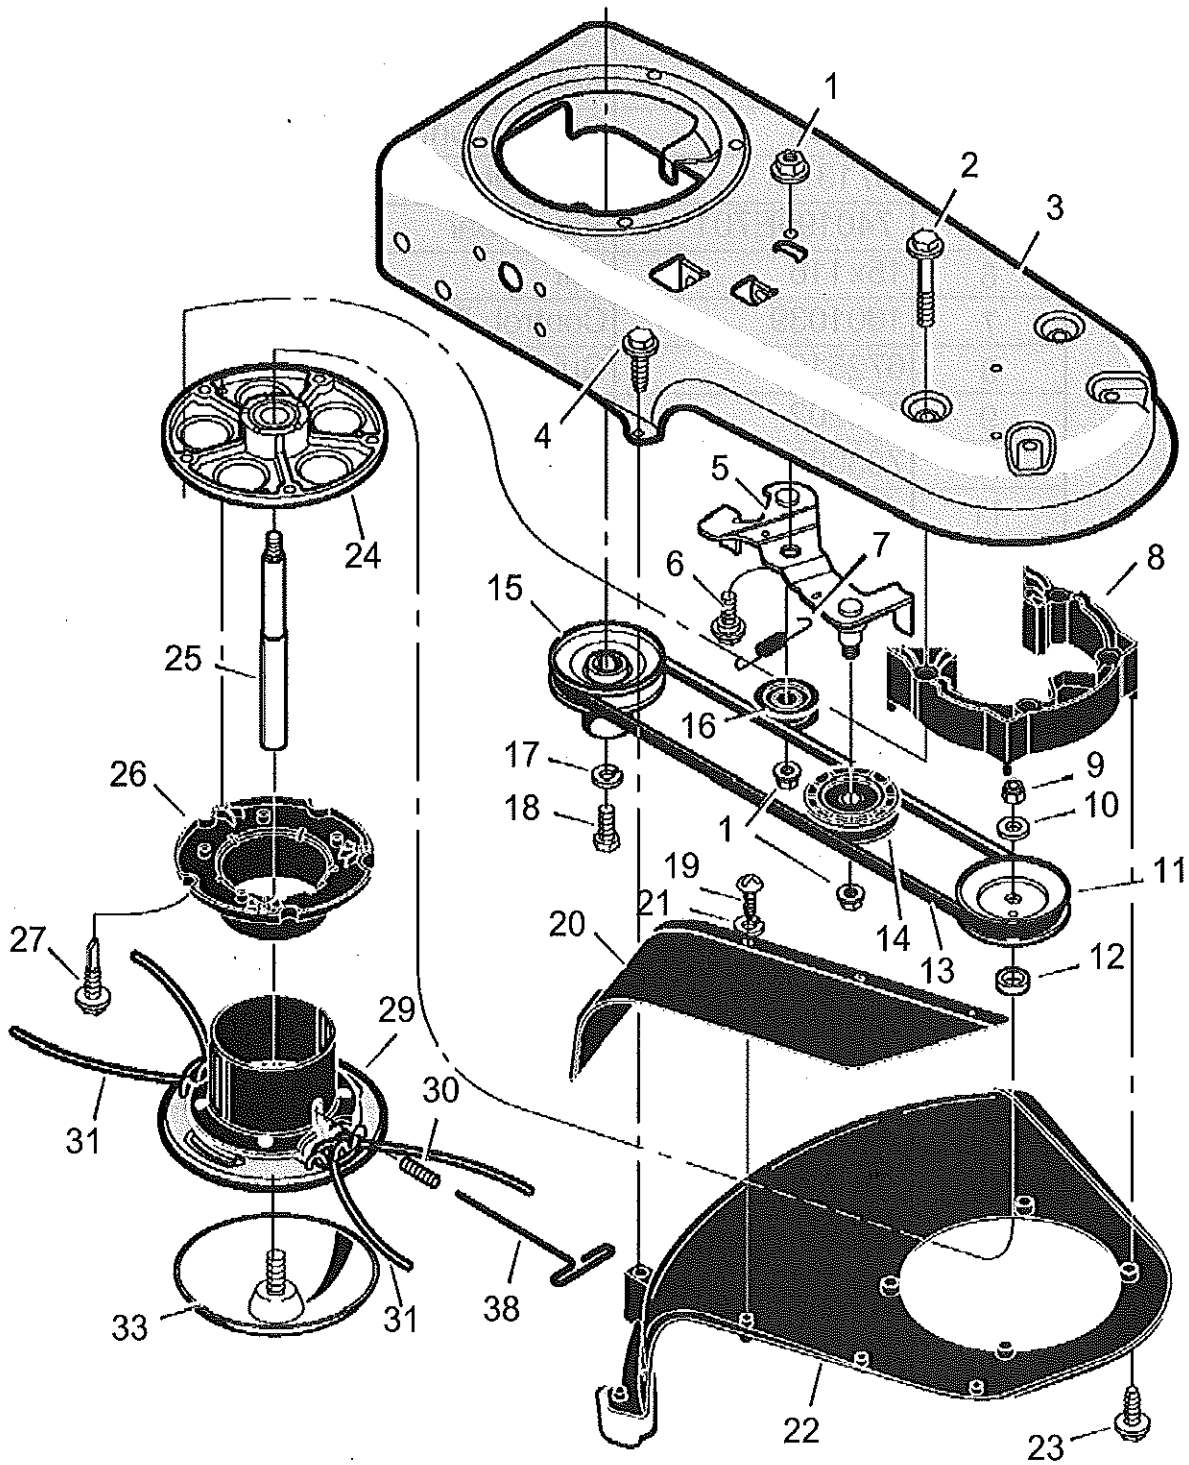

SWLSHER

Roll-n-Trim

**OWNER'S
MANUAL**

**Model No.
SST22500
SST22625N**

This Instruction Book contains information for several models. Read and keep this book for future reference. This book contains important information on **SAFETY, ASSEMBLY, OPERATION, AND MAINTENANCE.**

**Model SST22500
SST22625N**

Repair Parts

Model SST22500**SST22625N****Repair Parts**

KEY NO.	PART NO.	DESCRIPTION
1	015x84	Nut
2	025x11	Screw
3	740150E276	Deck
4	26x256	Screw
5	740232	Bracket, Idler Assembly
6	009x48	Bolt
7	712403	Spring, Extension
8	740292	Spacer Assembly, Jackshaft
9	712148	Nut
10	17x104	Washer, Flat
11	740171	Pulley, Cutting Head
12	740173	Spacer, Upper Pulley
13	711933	Belt, Trimmer
14	740244	"V" Pulley
15	740179	Pulley, Engine
16	740183	Pulley, Idler
17	018x31	Lockwasher
18	001x20	Bolt
19	26x235	Screw
20	740167	Flap, Debris
21	017x98	Washer
22	740205	Shield, Trimmer
23	26x294	Screw
24	1001049	Housing, Jackshaft
25	740300	Shaft, Cutting Head
26	740163	Wrap, Weed
27	712126	Screw
29	740175E276	Assembly, Cutter Head & Wrap
30	712127	Screw, Set
31	740165	Line, Trimmer 0.155 X 21.25
33	740299	Guide, Metal Height
38	712128	Wrench, T-Handle (found in parts bag)

Model SST22500**SST22625N****Repair Parts**

KEY NO.	Part No.	Description
1	740198E276	Lever, Stop
2	323035	Bolt
3	740193	Cable, Control Latching
4	071372	Tie, Cable
5	740196E701	Handlebar
6	15x116	Nut
7	1601039	Control, Throttle
8	672510	Guide, Rope
9	740202	Knob, Handlebar
10	783000	Washer
11	711936	Washer, Spring
12	711937	Bolt
13	740301	Pivot, Handlebar
14	740195E701	Handlebar, Lower
15	740185	Wheel & Tire
16	015x84	Nut, Axle
17	0020x3	Washer, Spring
18	740190	Spacer
19	740188	Assembly, Axle & Bracket
20	26x274	Screw
21	711935	Bolt, Carriage
22	740150E276	Frame
23	025x6	Bolt
24	740192	Shield, Trailing
25	001x45	Bolt
26	26x267	Screw
27	-----	Engine
28	711890	Glasses, Safety
29	015x88	Nut
30	1601040	Support, Handle
31	26x268	Screw
32	042294	Clamp, Throttle