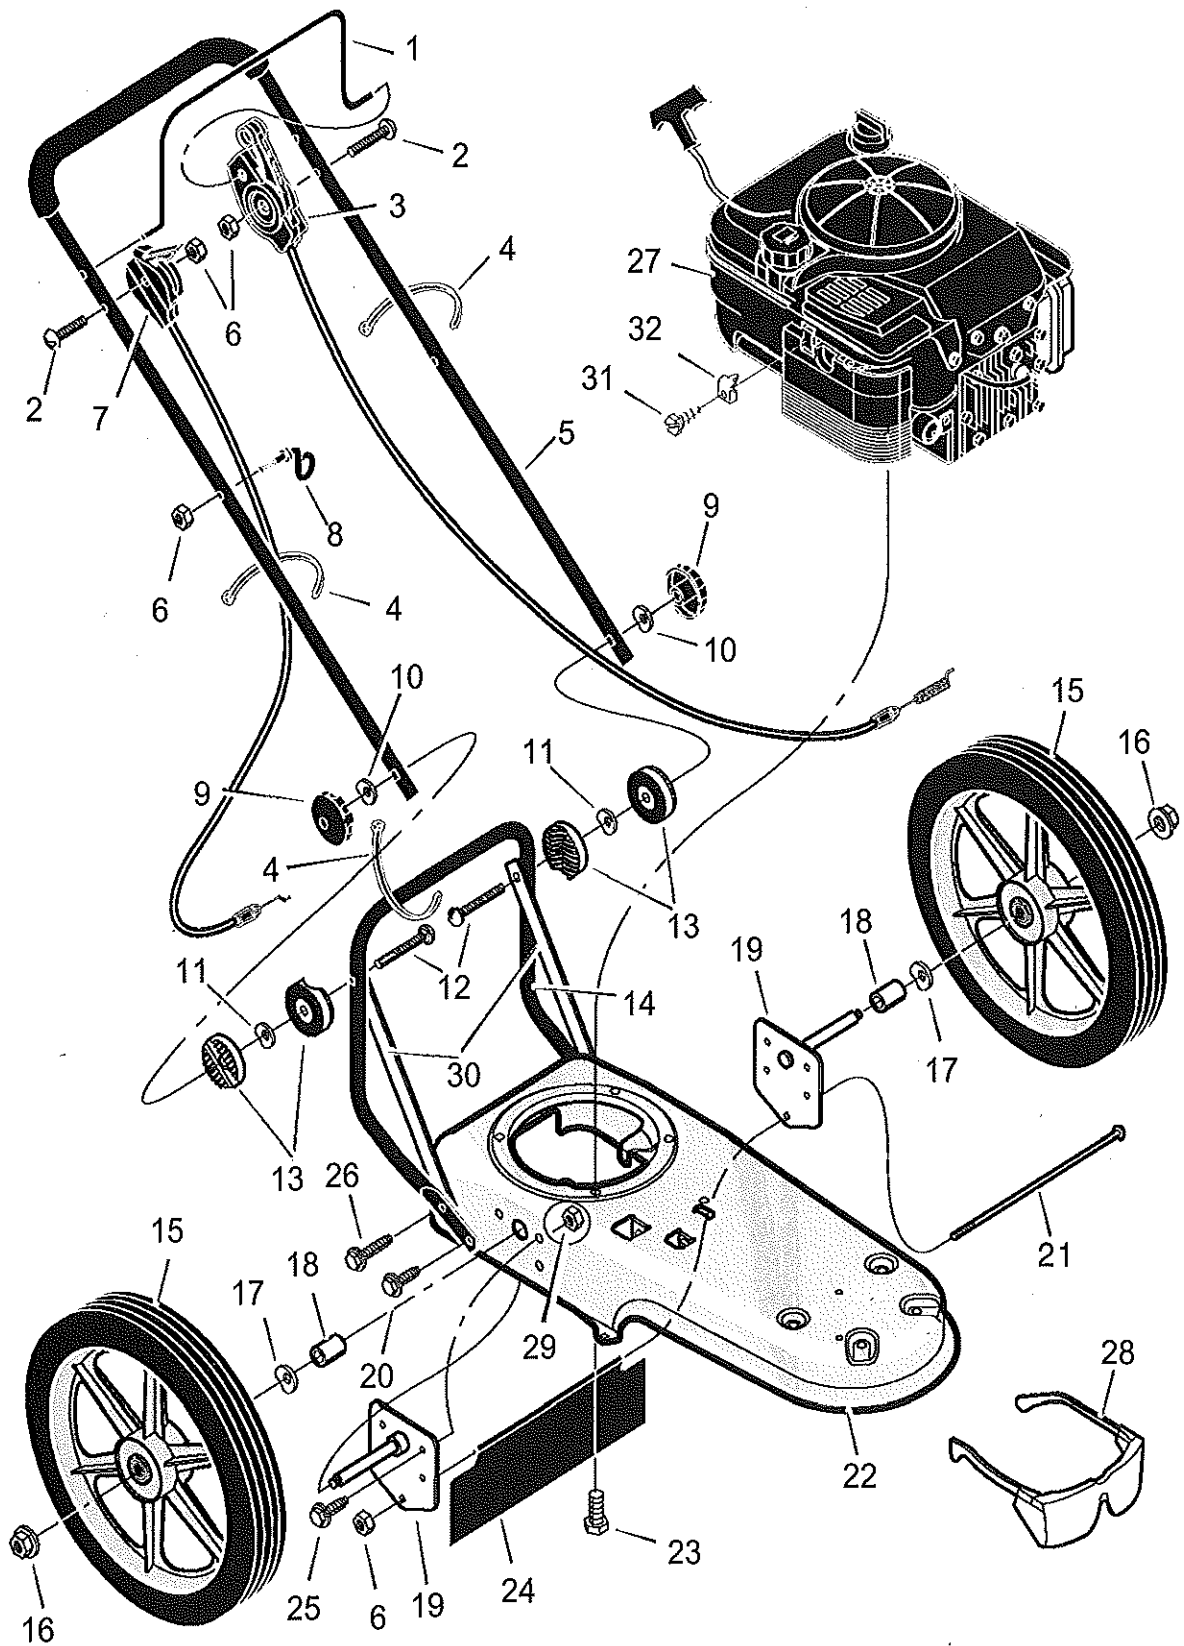

SWLSHER

Roll-n-Trim

**OWNER'S
MANUAL**

**Model No.
SST22500
SST22625N**

This Instruction Book contains information for several models. Read and keep this book for future reference. This book contains important information on **SAFETY, ASSEMBLY, OPERATION, AND MAINTENANCE.**

**Model SST22500
SST22625N**

Repair Parts

Model SST22500**SST22625N****Repair Parts**

KEY NO.	PART NO.	DESCRIPTION
1	015x84	Nut
2	025x11	Screw
3	740150E276	Deck
4	26x256	Screw
5	740232	Bracket, Idler Assembly
6	009x48	Bolt
7	712403	Spring, Extension
8	740292	Spacer Assembly, Jackshaft
9	712148	Nut
10	17x104	Washer, Flat
11	740171	Pulley, Cutting Head
12	740173	Spacer, Upper Pulley
13	711933	Belt, Trimmer
14	740244	"V" Pulley
15	740179	Pulley, Engine
16	740183	Pulley, Idler
17	018x31	Lockwasher
18	001x20	Bolt
19	26x235	Screw
20	740167	Flap, Debris
21	017x98	Washer
22	740205	Shield, Trimmer
23	26x294	Screw
24	1001049	Housing, Jackshaft
25	740300	Shaft, Cutting Head
26	740163	Wrap, Weed
27	712126	Screw
29	740175E276	Assembly, Cutter Head & Wrap
30	712127	Screw, Set
31	740165	Line, Trimmer 0.155 X 21.25
33	740299	Guide, Metal Height
38	712128	Wrench, T-Handle (found in parts bag)

Model SST22500**SST22625N****Repair Parts**

KEY NO.	Part No.	Description
1	740198E276	Lever, Stop
2	323035	Bolt
3	740193	Cable, Control Latching
4	071372	Tie, Cable
5	740196E701	Handlebar
6	15x116	Nut
7	1601039	Control, Throttle
8	672510	Guide, Rope
9	740202	Knob, Handlebar
10	783000	Washer
11	711936	Washer, Spring
12	711937	Bolt
13	740301	Pivot, Handlebar
14	740195E701	Handlebar, Lower
15	740185	Wheel & Tire
16	015x84	Nut, Axle
17	0020x3	Washer, Spring
18	740190	Spacer
19	740188	Assembly, Axle & Bracket
20	26x274	Screw
21	711935	Bolt, Carriage
22	740150E276	Frame
23	025x6	Bolt
24	740192	Shield, Trailing
25	001x45	Bolt
26	26x267	Screw
27	-----	Engine
28	711890	Glasses, Safety
29	015x88	Nut
30	1601040	Support, Handle
31	26x268	Screw
32	042294	Clamp, Throttle