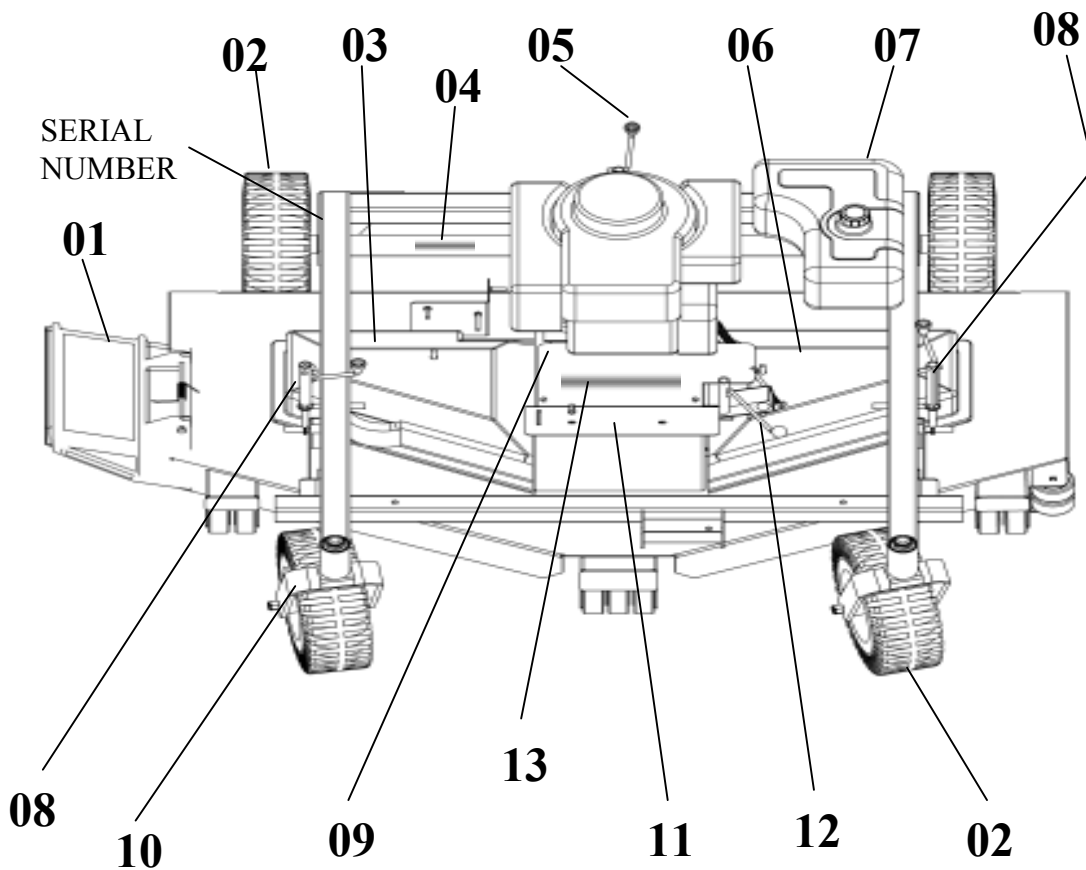

Figure 01

Figure 02

Figure 03

Figure 04

Figure 05

Eye Bolt #6599 is not sold with Item #8. Must purchase separately.

Item #	Description	Part #	Item #	Description	Part #
1	Grass Chute	6031TK	8	Height Adjust Assembly	H7N
	Bolt/Nut	NB136/NB181	Sold seperately	Eye Bolt	6599
	Spring	CH5S		Stabilizer Arm	6696
2	Tire/Wheel/Bearing	F4157W		Plastic Bushing	T2PB
3	Right Belt Guard	6155RN		Ruler Decal	OD41
	Acorn Nut	NB120		Knob	H7K
4	No Step Decal	OD11		5/16 Pal Nut	NB276
5	Height Adjust Assembly	H7N	9	Engine Plate	6155NFC
	Plastic Bushing	T2PB	10	Front Caster Assembly	6774C
	Ruler Decal	OD41		Tire/Wheel/Bearing	F4157W
	Eye Bolt	6599		Bolt/Nut	NB624/NB595
	Knob	H7K		Spacer (Exterior)	663L
	5/16 Pal Nut	NB276		Washer	NB178
6	Left Belt Guard	6155LN		Caster Fork	665C
	Acorn Nut	NB120		Caster Nut	NB122
7	Gas Tank	6102T		Washer	NB195
	Gas Cap	6102NC	11	Throttle Plate	6155THC
	Gas Tank Mount	6102NTK	12	Engage Lever	6720C
	Rubber Bushing	AS119	13	Swisher Decal	OD99116
	Fuel Shutoff Valve	AS120			
	Fuel Line Hose Clamp	6FLC			
	Fuel Line	AS140			

Figure 06

Item #	Description	Part #	Item #	Description	Part #
14	Clutch Idler Rod/Spring	3123TK/682S	22	Blade Driver Left	9086
15	Idler Rod/Spring	6704TK/682S	23	Deck	6725C
16	Idler Pulley	B527	24	Warning Serious Injury Decal	OD45
17	Clutch Idler Arm	6709TK	25	5 MPH Decal	OD33
18	Idler Bracket	6681TK	26	Caution - Deflector Decal	OD43
19	Throttle Decal	OD58	27	60" Decal	OD99128
20	Blade Driver Center	9084	28	Danger Triangle Decal	OD55
21	Blade Driver Right	9085	29	Danger Decal	OD29