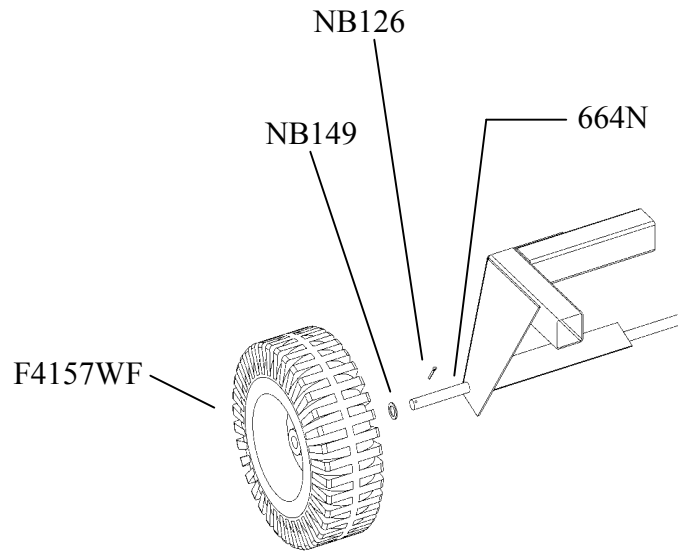

SAFETY DECALS

Replace decals immediately if damaged. Order by part number from Swisher Mowers

OD45- Warning Decal

OD43- Flying Debris Decal

OD55- Danger Decal

OD11- No step Decal

OD33- Speed Decal

OD29- Danger Decal

Figure 01

Figure 02

Figure 03

Figure 04

Figure 05

Eye Bolt #6599 is not sold with Item #8. Must purchase separately.

Item #	Description	Part #	Item #	Description	Part #
1	Grass Chute	6031TK	8	Height Adjust Assembly	H7N
	Bolt/Nut	NB136/NB181	Sold seperately	Eye Bolt	6599
	Spring	CH5S		Stabilizer Arm	6696
2	Tire/Wheel/Bearing	F4157W		Plastic Bushing	T2PB
3	Right Belt Guard	6155RN		Ruler Decal	OD41
	Acorn Nut	NB120		Knob	H7K
4	No Step Decal	OD11		5/16 Pal Nut	NB276
5	Height Adjust Assembly	H7N	9	Engine Plate	6155NFC
	Plastic Bushing	T2PB	10	Front Caster Assembly	6774C
	Ruler Decal	OD41		Tire/Wheel/Bearing	F4157W
	Eye Bolt	6599		Bolt/Nut	NB624/NB595
	Knob	H7K		Spacer (Exterior)	663L
	5/16 Pal Nut	NB276		Washer	NB178
6	Left Belt Guard	6155LN		Caster Fork	665C
	Acorn Nut	NB120		Caster Nut	NB122
7	Gas Tank	6102T		Washer	NB195
	Gas Cap	6102NC	11	Throttle Plate	6155THC
	Gas Tank Mount	6102NTK	12	Engage Lever	6720C
	Rubber Bushing	AS119	13	Swisher Decal	OD99116
	Fuel Shutoff Valve	AS120			
	Fuel Line Hose Clamp	6FLC			
	Fuel Line	AS140			

Figure 06

Item #	Description	Part #	Item #	Description	Part #
14	Clutch Idler Rod/Spring	3123TK/682S	22	Blade Driver Left	9086
15	Idler Rod/Spring	6704TK/682S	23	Deck	6725C
16	Idler Pulley	B527	24	Warning Serious Injury Decal	OD45
17	Clutch Idler Arm	6709TK	25	5 MPH Decal	OD33
18	Idler Bracket	6681TK	26	Caution - Deflector Decal	OD43
19	Throttle Decal	OD58	27	60" Decal	OD99128
20	Blade Driver Center	9084	28	Danger Triangle Decal	OD55
21	Blade Driver Right	9085	29	Danger Decal	OD29