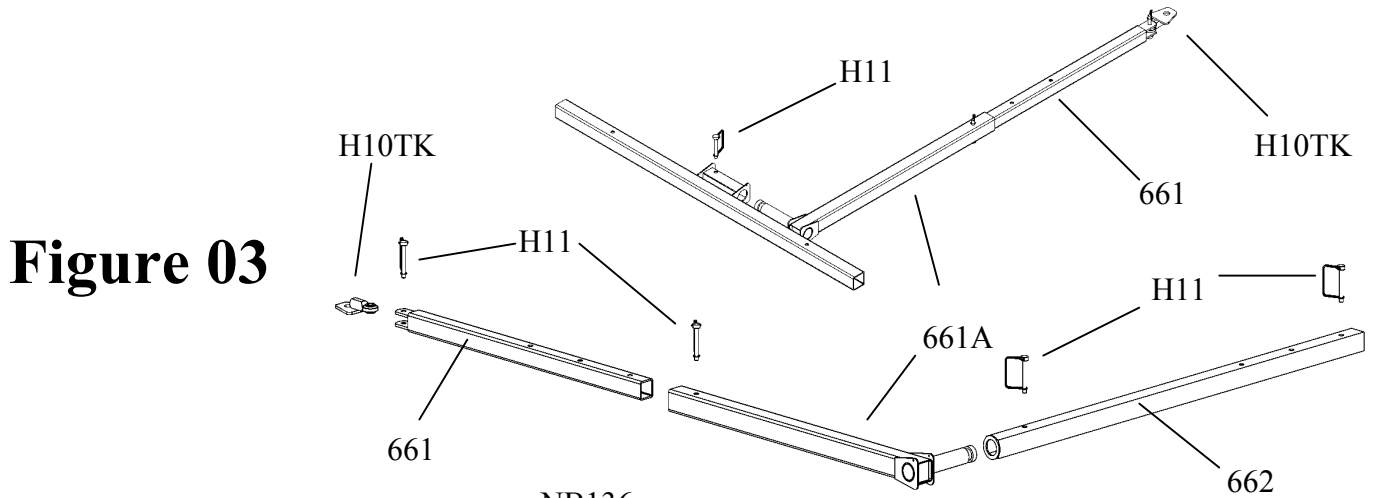

Figure 01

Figure 02

Figure 03

Figure 04

Figure 05

Eye Bolt #6599 is not sold with Item #8. Must purchase separately.

Item #	Description	Part #	Item #	Description	Part #
1	Grass Chute	6031TK	8	Height Adjust Assembly	H7N
	Bolt/Nut	NB136/NB181	Sold seperately	Eye Bolt	6599
	Spring	CH5S		Stabilizer Arm	6696
2	Tire/Wheel/Bearing	F4157W		Plastic Bushing	T2PB
3	Right Belt Guard	6155RN		Ruler Decal	OD41
	Acorn Nut	NB120		Knob	H7K
4	No Step Decal	OD11		5/16 Pal Nut	NB276
5	Height Adjust Assembly	H7N	9	Engine Plate	6155NFC
	Plastic Bushing	T2PB	10	Front Caster Assembly	6774C
	Ruler Decal	OD41		Tire/Wheel/Bearing	F4157W
	Eye Bolt	6599		Bolt/Nut	NB624/NB595
	Knob	H7K		Spacer (Exterior)	663L
	5/16 Pal Nut	NB276		Washer	NB178
6	Left Belt Guard	6155LN		Caster Fork	665C
	Acorn Nut	NB120		Caster Nut	NB122
7	Gas Tank	6102T		Washer	NB195
	Gas Cap	6102NC	11	Throttle Plate	6155THC
	Gas Tank Mount	6102NTK	12	Engage Lever	6720C
	Rubber Bushing	AS119	13	Swisher Decal	OD99116
	Fuel Shutoff Valve	AS120			
	Fuel Line Hose Clamp	6FLC			
	Fuel Line	AS140			

Figure 06

Item #	Description	Part #	Item #	Description	Part #
14	Clutch Idler Rod/Spring	3123TK/682S	22	Blade Driver Left	9086
15	Idler Rod/Spring	6704TK/682S	23	Deck	6725C
16	Idler Pulley	B527	24	Warning Serious Injury Decal	OD45
17	Clutch Idler Arm	6709TK	25	5 MPH Decal	OD33
18	Idler Bracket	6681TK	26	Caution - Deflector Decal	OD43
19	Throttle Decal	OD58	27	60" Decal	OD99128
20	Blade Driver Center	9084	28	Danger Triangle Decal	OD55
21	Blade Driver Right	9085	29	Danger Decal	OD29