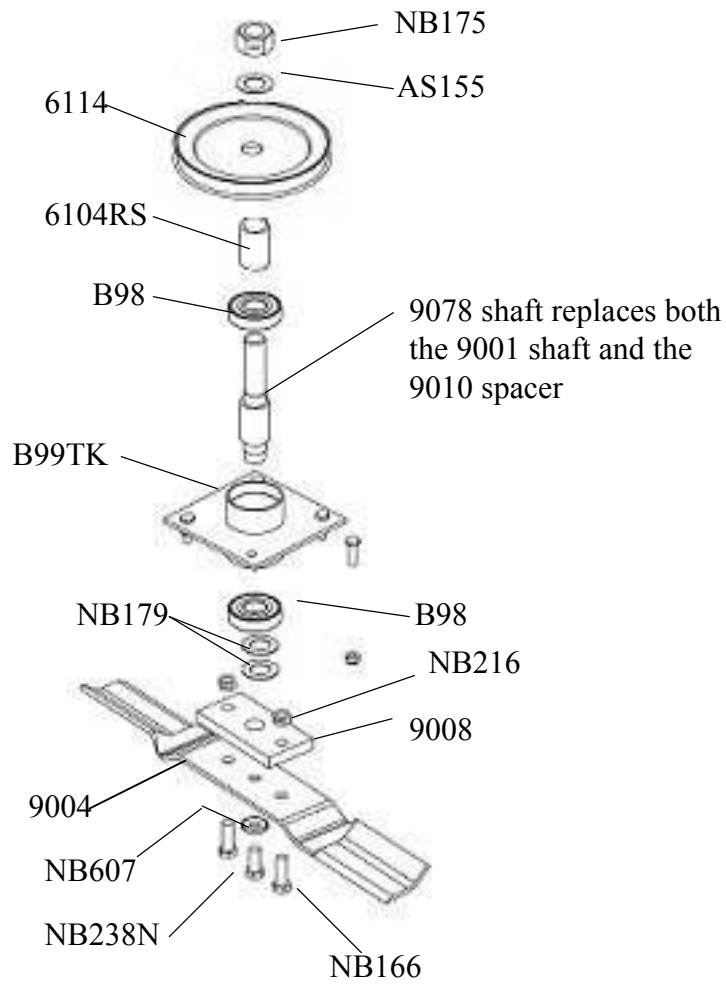

Figure 06

Item #	Description	Part #	Item #	Description	Part #
14	Clutch Idler Rod/Spring	3123TK/682S	22	Blade Driver Left	9086
15	Idler Rod/Spring	6704TK/682S	23	Deck	6725C
16	Idler Pulley	B527	24	Warning Serious Injury Decal	OD45
17	Clutch Idler Arm	6709TK	25	5 MPH Decal	OD33
18	Idler Bracket	6681TK	26	Caution - Deflector Decal	OD43
19	Throttle Decal	OD58	27	60" Decal	OD99128
20	Blade Driver Center	9084	28	Danger Triangle Decal	OD55
21	Blade Driver Right	9085	29	Danger Decal	OD29

Blade Driver Update		
Position	Part #	Replaces
Center	9084 Blade Driver Assembly	6769 Blade Driver Assembly and 9002 Shaft
Right	9085 Blade Driver Assembly	9059 Blade Driver Assembly and 9000 Shaft
Left	9086 Blade Driver Assembly	9059 Blade Driver Assembly and 9001 Shaft

Figure 07

Item #	Description	Part #
30	Blade (3)	9004
31	Anti-Scalp Roller	AS001
32	Rear Axle	664N

MIDDLE CENTER
BLADE DRIVER
PULLEY BELT **66LR2**

BOTTOM CENTER
BLADE DRIVER
PULLEY BELT **66LR2**

BELT CONFIGURATION

Not Shown OIL DRAIN VALVE + CAP AS122, AS123

ENGINE PULLEY ASSEMBLY

BLADE DRIVER ASSEMBLIES

EFFECTIVE AFTER SERIAL# L199307001

CENTER

RIGHT

LEFT

ELECTRIC START WIRING SCHEMATIC