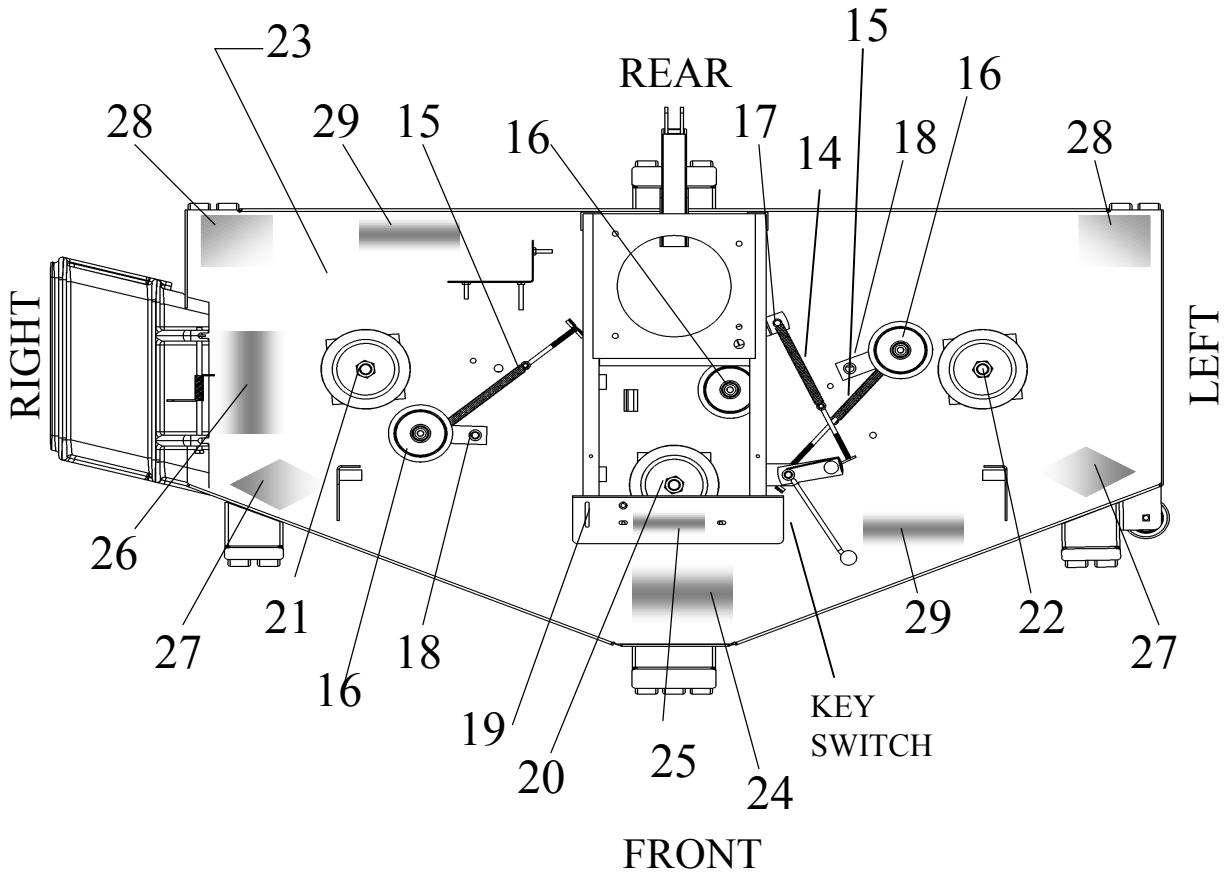

SAFETY DECALS

Replace decals immediately if damaged. Order by part number from Swisher Mowers

OD45- Warning Decal

OD43- Flying Debris Decal

OD55- Danger Decal

OD11- No step Decal

OD33- Speed Decal

OD29- Danger Decal

Figure 01

Figure 02

Figure 03

Figure 04

Figure 05

Eye Bolt #6599 is not sold with Item #8. Must purchase separately.

Item #	Description	Part #	Item #	Description	Part #
1	Grass Chute	6031TK	8	Height Adjust Assembly	H7N
	Bolt/Nut	NB136/NB181	Sold seperately	Eye Bolt	6599
	Spring	CH5S		Stabilizer Arm	6696
2	Tire/Wheel/Bearing	F4157W		Plastic Bushing	T2PB
3	Right Belt Guard	6155RN		Ruler Decal	OD41
	Acorn Nut	NB120		Knob	H7K
4	No Step Decal	OD11		5/16 Pal Nut	NB276
5	Height Adjust Assembly	H7N	9	Engine Plate	6155NFC
	Plastic Bushing	T2PB	10	Front Caster Assembly	6774C
	Ruler Decal	OD41		Tire/Wheel/Bearing	F4157W
	Eye Bolt	6599		Bolt/Nut	NB624/NB595
	Knob	H7K		Spacer (Exterior)	663L
	5/16 Pal Nut	NB276		Washer	NB178
6	Left Belt Guard	6155LN		Caster Fork	665C
	Acorn Nut	NB120		Caster Nut	NB122
7	Gas Tank	6102T		Washer	NB195
	Gas Cap	6102NC	11	Throttle Plate	6155THC
	Gas Tank Mount	6102NTK	12	Engage Lever	6720C
	Rubber Bushing	AS119	13	Swisher Decal	OD99116
	Fuel Shutoff Valve	AS120			
	Fuel Line Hose Clamp	6FLC			
	Fuel Line	AS140			

Figure 06

Item #	Description	Part #	Item #	Description	Part #
14	Clutch Idler Rod/Spring	3123TK/682S	22	Blade Driver Left	9086
15	Idler Rod/Spring	6704TK/682S	23	Deck	6725C
16	Idler Pulley	B527	24	Warning Serious Injury Decal	OD45
17	Clutch Idler Arm	6709TK	25	5 MPH Decal	OD33
18	Idler Bracket	6681TK	26	Caution - Deflector Decal	OD43
19	Throttle Decal	OD58	27	60" Decal	OD99128
20	Blade Driver Center	9084	28	Danger Triangle Decal	OD55
21	Blade Driver Right	9085	29	Danger Decal	OD29

Figure 07

Item #	Description	Part #
30	Blade (3)	9004
31	Anti-Scalp Roller	AS001
32	Rear Axle	664N

MIDDLE CENTER
BLADE DRIVER
PULLEY BELT **66LR2**

BOTTOM CENTER
BLADE DRIVER
PULLEY BELT **66LR2**

BELT CONFIGURATION