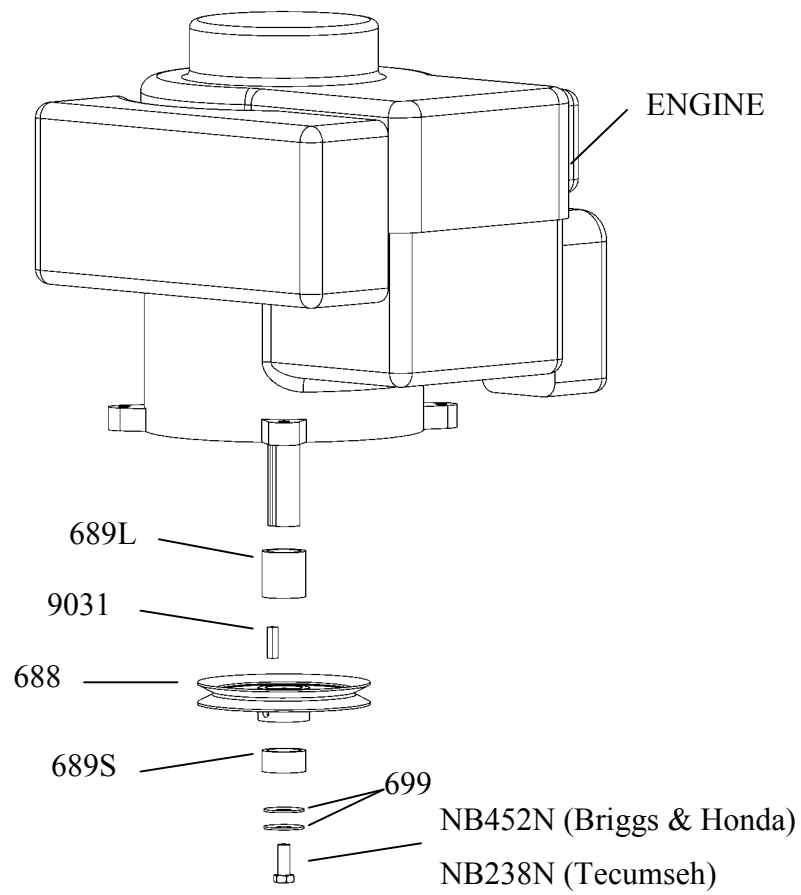

Figure 06

Item #	Description	Part #	Item #	Description	Part #
14	Clutch Idler Rod/Spring	3123TK/682S	22	Blade Driver Left	9086
15	Idler Rod/Spring	6704TK/682S	23	Deck	6725C
16	Idler Pulley	B527	24	Warning Serious Injury Decal	OD45
17	Clutch Idler Arm	6709TK	25	5 MPH Decal	OD33
18	Idler Bracket	6681TK	26	Caution - Deflector Decal	OD43
19	Throttle Decal	OD58	27	60" Decal	OD99128
20	Blade Driver Center	9084	28	Danger Triangle Decal	OD55
21	Blade Driver Right	9085	29	Danger Decal	OD29

Blade Driver Update		
Position	Part #	Replaces
Center	9084 Blade Driver Assembly	6769 Blade Driver Assembly and 9002 Shaft
Right	9085 Blade Driver Assembly	9059 Blade Driver Assembly and 9000 Shaft
Left	9086 Blade Driver Assembly	9059 Blade Driver Assembly and 9001 Shaft

Figure 07

Item #	Description	Part #
30	Blade (3)	9004
31	Anti-Scalp Roller	AS001
32	Rear Axle	664N

MIDDLE CENTER
BLADE DRIVER
PULLEY BELT **66LR2**

BOTTOM CENTER
BLADE DRIVER
PULLEY BELT **66LR2**

BELT CONFIGURATION

Not Shown OIL DRAIN VALVE + CAP AS122, AS123

ENGINE PULLEY ASSEMBLY

BLADE DRIVER ASSEMBLIES

EFFECTIVE AFTER SERIAL# L199307001

CENTER

RIGHT

LEFT

ELECTRIC START WIRING SCHEMATIC