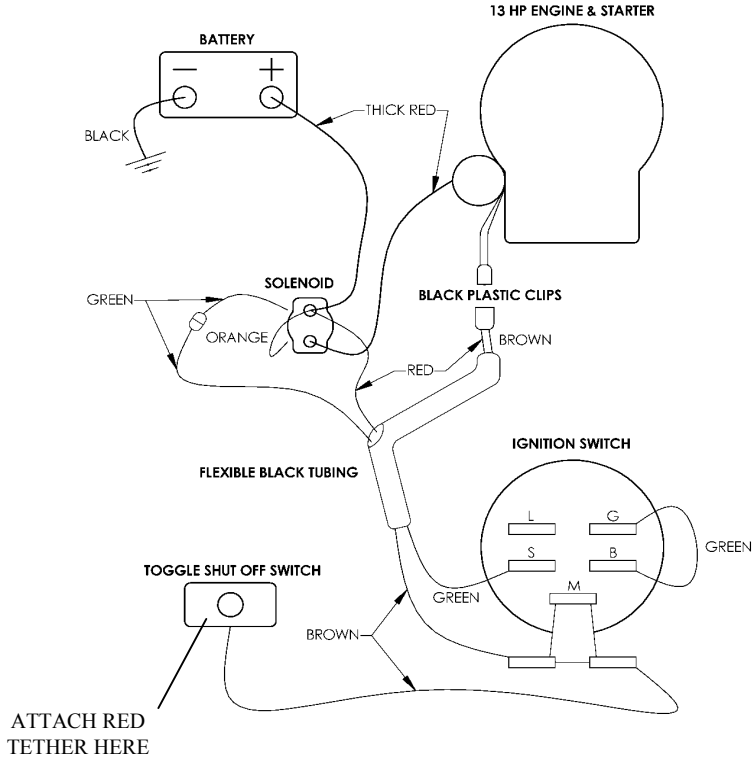

Figure 06

Item #	Description	Part #	Item #	Description	Part #
14	Clutch Idler Rod/Spring	3123TK/682S	22	Blade Driver Left	9086
15	Idler Rod/Spring	6704TK/682S	23	Deck	6725C
16	Idler Pulley	B527	24	Warning Serious Injury Decal	OD45
17	Clutch Idler Arm	6709TK	25	5 MPH Decal	OD33
18	Idler Bracket	6681TK	26	Caution - Deflector Decal	OD43
19	Throttle Decal	OD58	27	60" Decal	OD99128
20	Blade Driver Center	9084	28	Danger Triangle Decal	OD55
21	Blade Driver Right	9085	29	Danger Decal	OD29

Figure 07

Item #	Description	Part #
30	Blade (3)	9004
31	Anti-Scalp Roller	AS001
32	Rear Axle	664N

MIDDLE CENTER
BLADE DRIVER
PULLEY BELT **66LR2**

BOTTOM CENTER
BLADE DRIVER
PULLEY BELT **66LR2**

BELT CONFIGURATION

Not Shown OIL DRAIN VALVE + CAP AS122, AS123

ENGINE PULLEY ASSEMBLY

BLADE DRIVER ASSEMBLIES

EFFECTIVE AFTER SERIAL# L199307001

CENTER

RIGHT

LEFT

ELECTRIC START WIRING SCHEMATIC