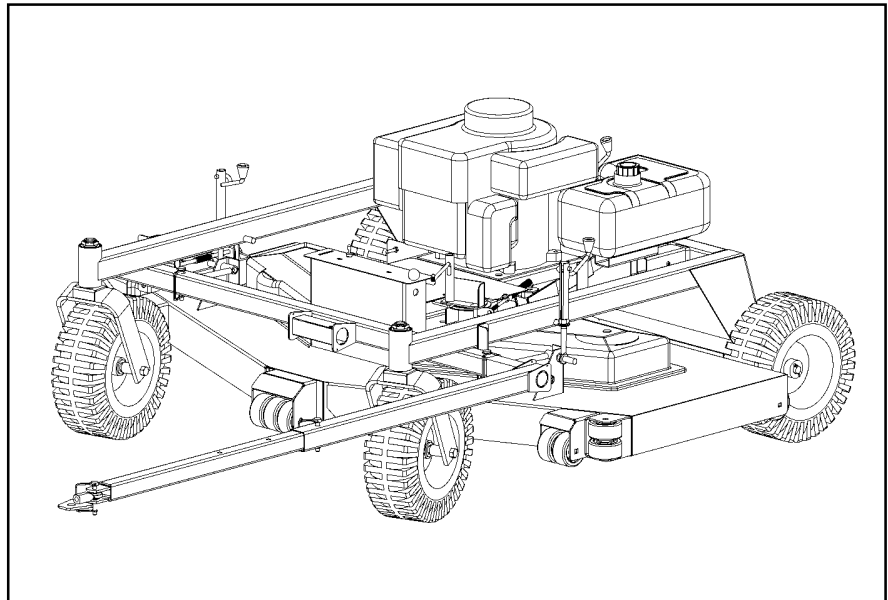

OWNER'S MANUAL

STARTING SERIAL #:
99-307001

MODEL NO.
T1260
T1360
T1460

IMPORTANT

Read and follow all
Safety Precautions and
Instructions before
operating this
equipment.

Rev.04-288

60" UNIVERSAL TRAILMOWER