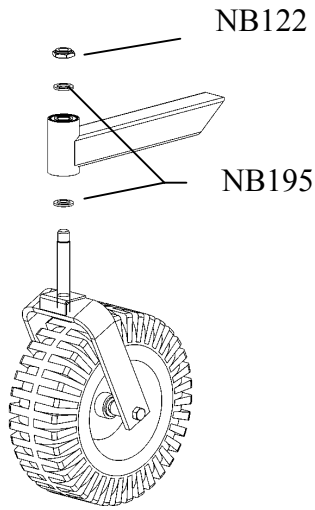

SAFETY DECALS

Replace decals immediately if damaged. Order by part number from Swisher Mowers

OD45- Warning Decal

OD43- Flying Debris Decal

OD55- Danger Decal

OD11- No step Decal

OD33- Speed Decal

OD29- Danger Decal

Figure 01

Figure 02

Figure 03

Figure 04

Figure 05

Eye Bolt #6599 is not sold with Item #8. Must purchase separately.

Item #	Description	Part #	Item #	Description	Part #
1	Grass Chute	6031TK	8	Height Adjust Assembly	H7N
	Bolt/Nut	NB136/NB181	Sold seperately	Eye Bolt	6599
	Spring	CH5S		Stabilizer Arm	6696
2	Tire/Wheel/Bearing	F4157W		Plastic Bushing	T2PB
3	Right Belt Guard	6155RN		Ruler Decal	OD41
	Acorn Nut	NB120		Knob	H7K
4	No Step Decal	OD11		5/16 Pal Nut	NB276
5	Height Adjust Assembly	H7N	9	Engine Plate	6155NFC
	Plastic Bushing	T2PB	10	Front Caster Assembly	6774C
	Ruler Decal	OD41		Tire/Wheel/Bearing	F4157W
	Eye Bolt	6599		Bolt/Nut	NB624/NB595
	Knob	H7K		Spacer (Exterior)	663L
	5/16 Pal Nut	NB276		Washer	NB178
6	Left Belt Guard	6155LN		Caster Fork	665C
	Acorn Nut	NB120		Caster Nut	NB122
7	Gas Tank	6102T		Washer	NB195
	Gas Cap	6102NC	11	Throttle Plate	6155THC
	Gas Tank Mount	6102NTK	12	Engage Lever	6720C
	Rubber Bushing	AS119	13	Swisher Decal	OD99116
	Fuel Shutoff Valve	AS120			
	Fuel Line Hose Clamp	6FLC			
	Fuel Line	AS140			

Figure 06

Item #	Description	Part #	Item #	Description	Part #
14	Clutch Idler Rod/Spring	3123TK/682S	22	Blade Driver Left	9086
15	Idler Rod/Spring	6704TK/682S	23	Deck	6725C
16	Idler Pulley	B527	24	Warning Serious Injury Decal	OD45
17	Clutch Idler Arm	6709TK	25	5 MPH Decal	OD33
18	Idler Bracket	6681TK	26	Caution - Deflector Decal	OD43
19	Throttle Decal	OD58	27	60" Decal	OD99128
20	Blade Driver Center	9084	28	Danger Triangle Decal	OD55
21	Blade Driver Right	9085	29	Danger Decal	OD29