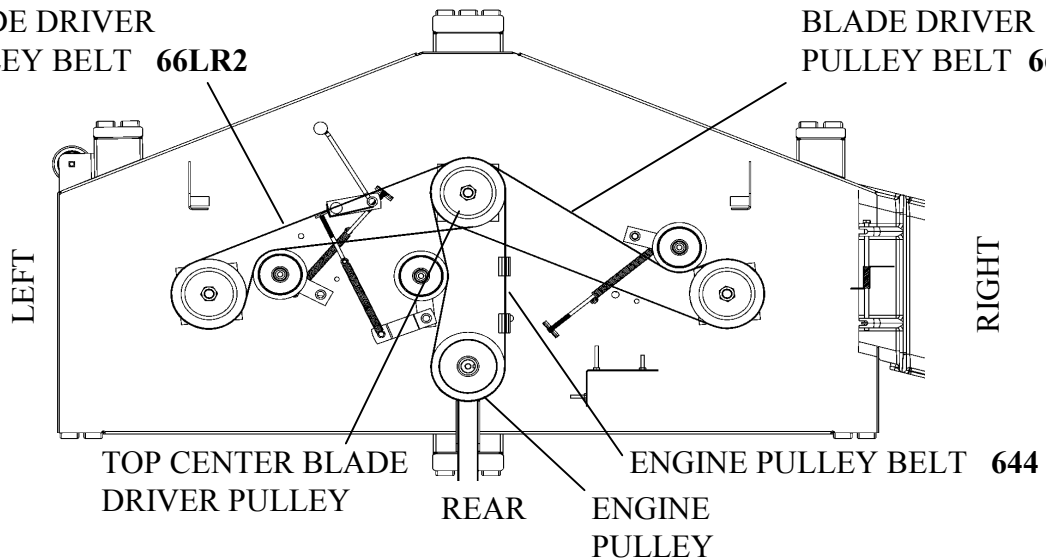

Figure 06

Item #	Description	Part #	Item #	Description	Part #
14	Clutch Idler Rod/Spring	3123TK/682S	22	Blade Driver Left	9086
15	Idler Rod/Spring	6704TK/682S	23	Deck	6725C
16	Idler Pulley	B527	24	Warning Serious Injury Decal	OD45
17	Clutch Idler Arm	6709TK	25	5 MPH Decal	OD33
18	Idler Bracket	6681TK	26	Caution - Deflector Decal	OD43
19	Throttle Decal	OD58	27	60" Decal	OD99128
20	Blade Driver Center	9084	28	Danger Triangle Decal	OD55
21	Blade Driver Right	9085	29	Danger Decal	OD29

Blade Driver Update		
Position	Part #	Replaces
Center	9084 Blade Driver Assembly	6769 Blade Driver Assembly and 9002 Shaft
Right	9085 Blade Driver Assembly	9059 Blade Driver Assembly and 9000 Shaft
Left	9086 Blade Driver Assembly	9059 Blade Driver Assembly and 9001 Shaft

Figure 07

Item #	Description	Part #
30	Blade (3)	9004
31	Anti-Scalp Roller	AS001
32	Rear Axle	664N

MIDDLE CENTER
BLADE DRIVER
PULLEY BELT **66LR2**

BOTTOM CENTER
BLADE DRIVER
PULLEY BELT **66LR2**

BELT CONFIGURATION