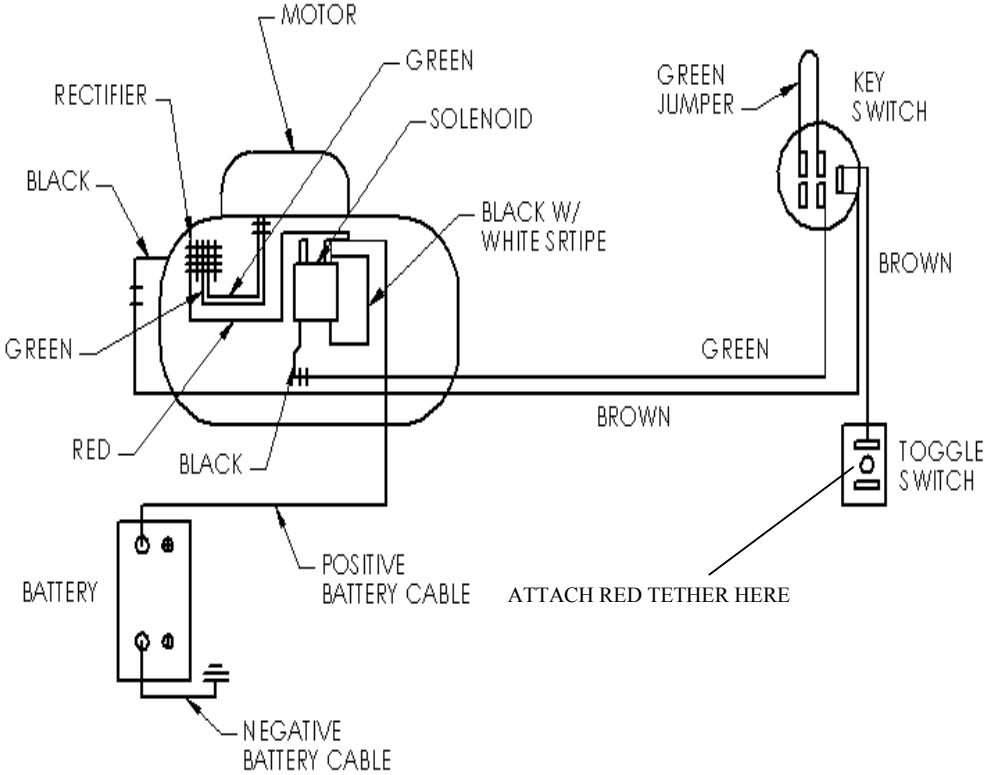

HONDA WIRING SCHEMATIC