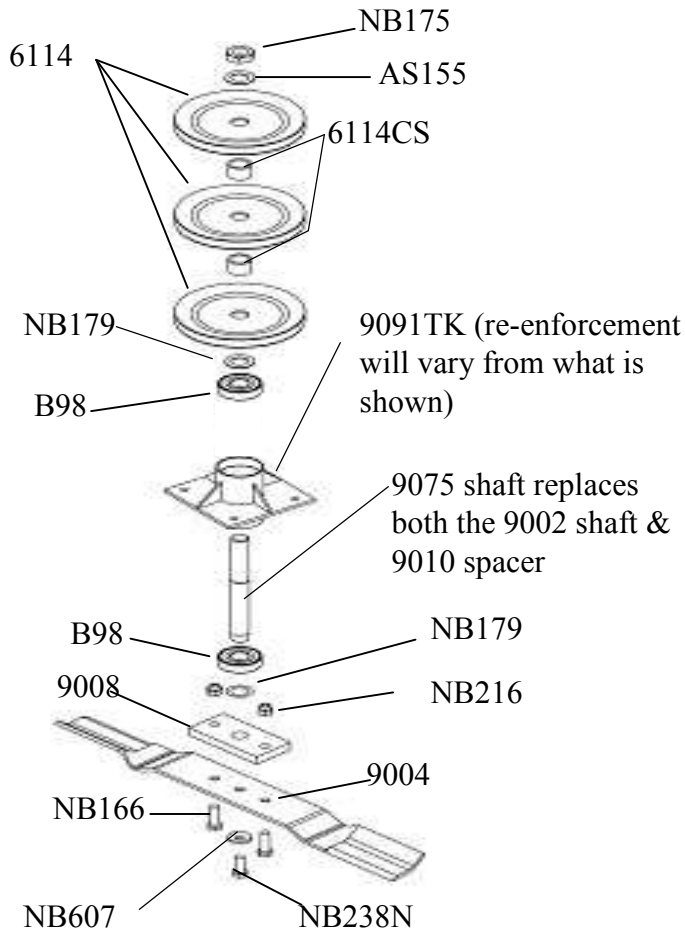

Figure 06

Item #	Description	Part #	Item #	Description	Part #
14	Clutch Idler Rod/Spring	3123TK/682S	22	Blade Driver Left	9086
15	Idler Rod/Spring	6704TK/682S	23	Deck	6725C
16	Idler Pulley	B527	24	Warning Serious Injury Decal	OD45
17	Clutch Idler Arm	6709TK	25	5 MPH Decal	OD33
18	Idler Bracket	6681TK	26	Caution - Deflector Decal	OD43
19	Throttle Decal	OD58	27	60" Decal	OD99128
20	Blade Driver Center	9084	28	Danger Triangle Decal	OD55
21	Blade Driver Right	9085	29	Danger Decal	OD29

Blade Driver Update		
Position	Part #	Replaces
Center	9084 Blade Driver Assembly	6769 Blade Driver Assembly and 9002 Shaft
Right	9085 Blade Driver Assembly	9059 Blade Driver Assembly and 9000 Shaft
Left	9086 Blade Driver Assembly	9059 Blade Driver Assembly and 9001 Shaft

Figure 07

Item #	Description	Part #
30	Blade (3)	9004
31	Anti-Scalp Roller	AS001
32	Rear Axle	664N

MIDDLE CENTER
BLADE DRIVER
PULLEY BELT **66LR2**

BOTTOM CENTER
BLADE DRIVER
PULLEY BELT **66LR2**

BELT CONFIGURATION

Not Shown OIL DRAIN VALVE + CAP AS122, AS123

ENGINE PULLEY ASSEMBLY

BLADE DRIVER ASSEMBLIES

EFFECTIVE AFTER SERIAL# L199307001

CENTER

RIGHT

LEFT

ELECTRIC START WIRING SCHEMATIC