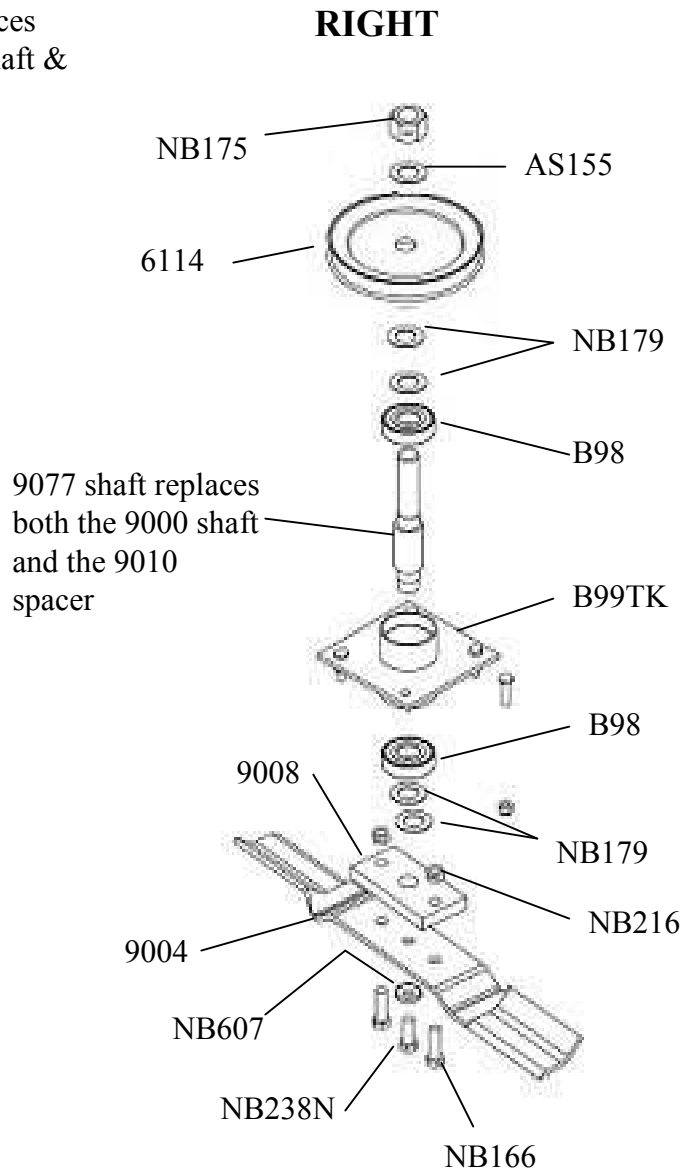

Figure 06

Item #	Description	Part #	Item #	Description	Part #
14	Clutch Idler Rod/Spring	3123TK/682S	22	Blade Driver Left	9086
15	Idler Rod/Spring	6704TK/682S	23	Deck	6725C
16	Idler Pulley	B527	24	Warning Serious Injury Decal	OD45
17	Clutch Idler Arm	6709TK	25	5 MPH Decal	OD33
18	Idler Bracket	6681TK	26	Caution - Deflector Decal	OD43
19	Throttle Decal	OD58	27	60" Decal	OD99128
20	Blade Driver Center	9084	28	Danger Triangle Decal	OD55
21	Blade Driver Right	9085	29	Danger Decal	OD29

Blade Driver Update		
Position	Part #	Replaces
Center	9084 Blade Driver Assembly	6769 Blade Driver Assembly and 9002 Shaft
Right	9085 Blade Driver Assembly	9059 Blade Driver Assembly and 9000 Shaft
Left	9086 Blade Driver Assembly	9059 Blade Driver Assembly and 9001 Shaft

Figure 07

Item #	Description	Part #
30	Blade (3)	9004
31	Anti-Scalp Roller	AS001
32	Rear Axle	664N

MIDDLE CENTER
BLADE DRIVER
PULLEY BELT **66LR2**

BOTTOM CENTER
BLADE DRIVER
PULLEY BELT **66LR2**

BELT CONFIGURATION

Not Shown OIL DRAIN VALVE + CAP AS122, AS123

ENGINE PULLEY ASSEMBLY

BLADE DRIVER ASSEMBLIES

EFFECTIVE AFTER SERIAL# L199307001

CENTER

RIGHT

LEFT

ELECTRIC START WIRING SCHEMATIC