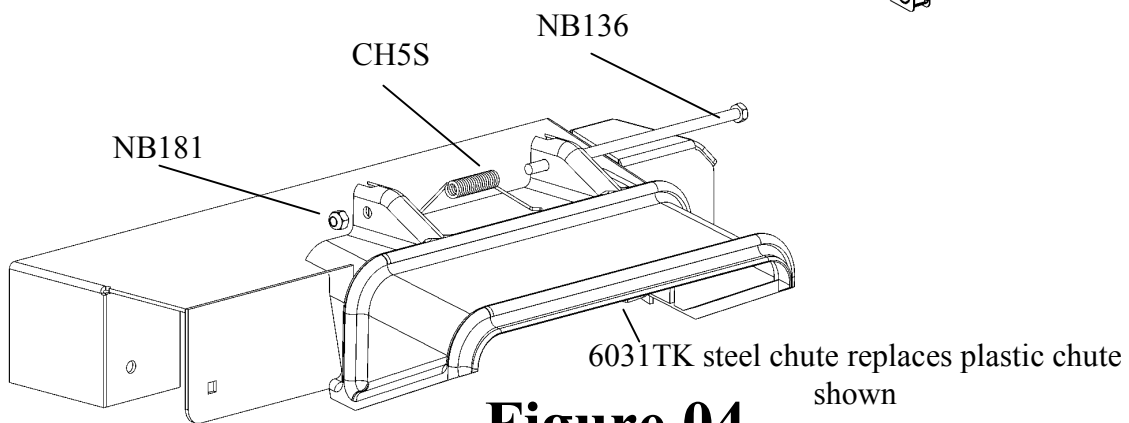

Figure 01

Figure 02

Figure 03

Figure 04

Figure 05

Eye Bolt #6599 is not sold with Item #8. Must purchase separately.

Item #	Description	Part #	Item #	Description	Part #
1	Grass Chute	6031TK	8	Height Adjust Assembly	H7N
	Bolt/Nut	NB136/NB181	Sold seperately	Eye Bolt	6599
	Spring	CH5S		Stabilizer Arm	6696
2	Tire/Wheel/Bearing	F4157W		Plastic Bushing	T2PB
3	Right Belt Guard	6155RN		Ruler Decal	OD41
	Acorn Nut	NB120		Knob	H7K
4	No Step Decal	OD11		5/16 Pal Nut	NB276
5	Height Adjust Assembly	H7N	9	Engine Plate	6155NFC
	Plastic Bushing	T2PB	10	Front Caster Assembly	6774C
	Ruler Decal	OD41		Tire/Wheel/Bearing	F4157W
	Eye Bolt	6599		Bolt/Nut	NB624/NB595
	Knob	H7K		Spacer (Exterior)	663L
	5/16 Pal Nut	NB276		Washer	NB178
6	Left Belt Guard	6155LN		Caster Fork	665C
	Acorn Nut	NB120		Caster Nut	NB122
7	Gas Tank	6102T		Washer	NB195
	Gas Cap	6102NC	11	Throttle Plate	6155THC
	Gas Tank Mount	6102NTK	12	Engage Lever	6720C
	Rubber Bushing	AS119	13	Swisher Decal	OD99116
	Fuel Shutoff Valve	AS120			
	Fuel Line Hose Clamp	6FLC			
	Fuel Line	AS140			