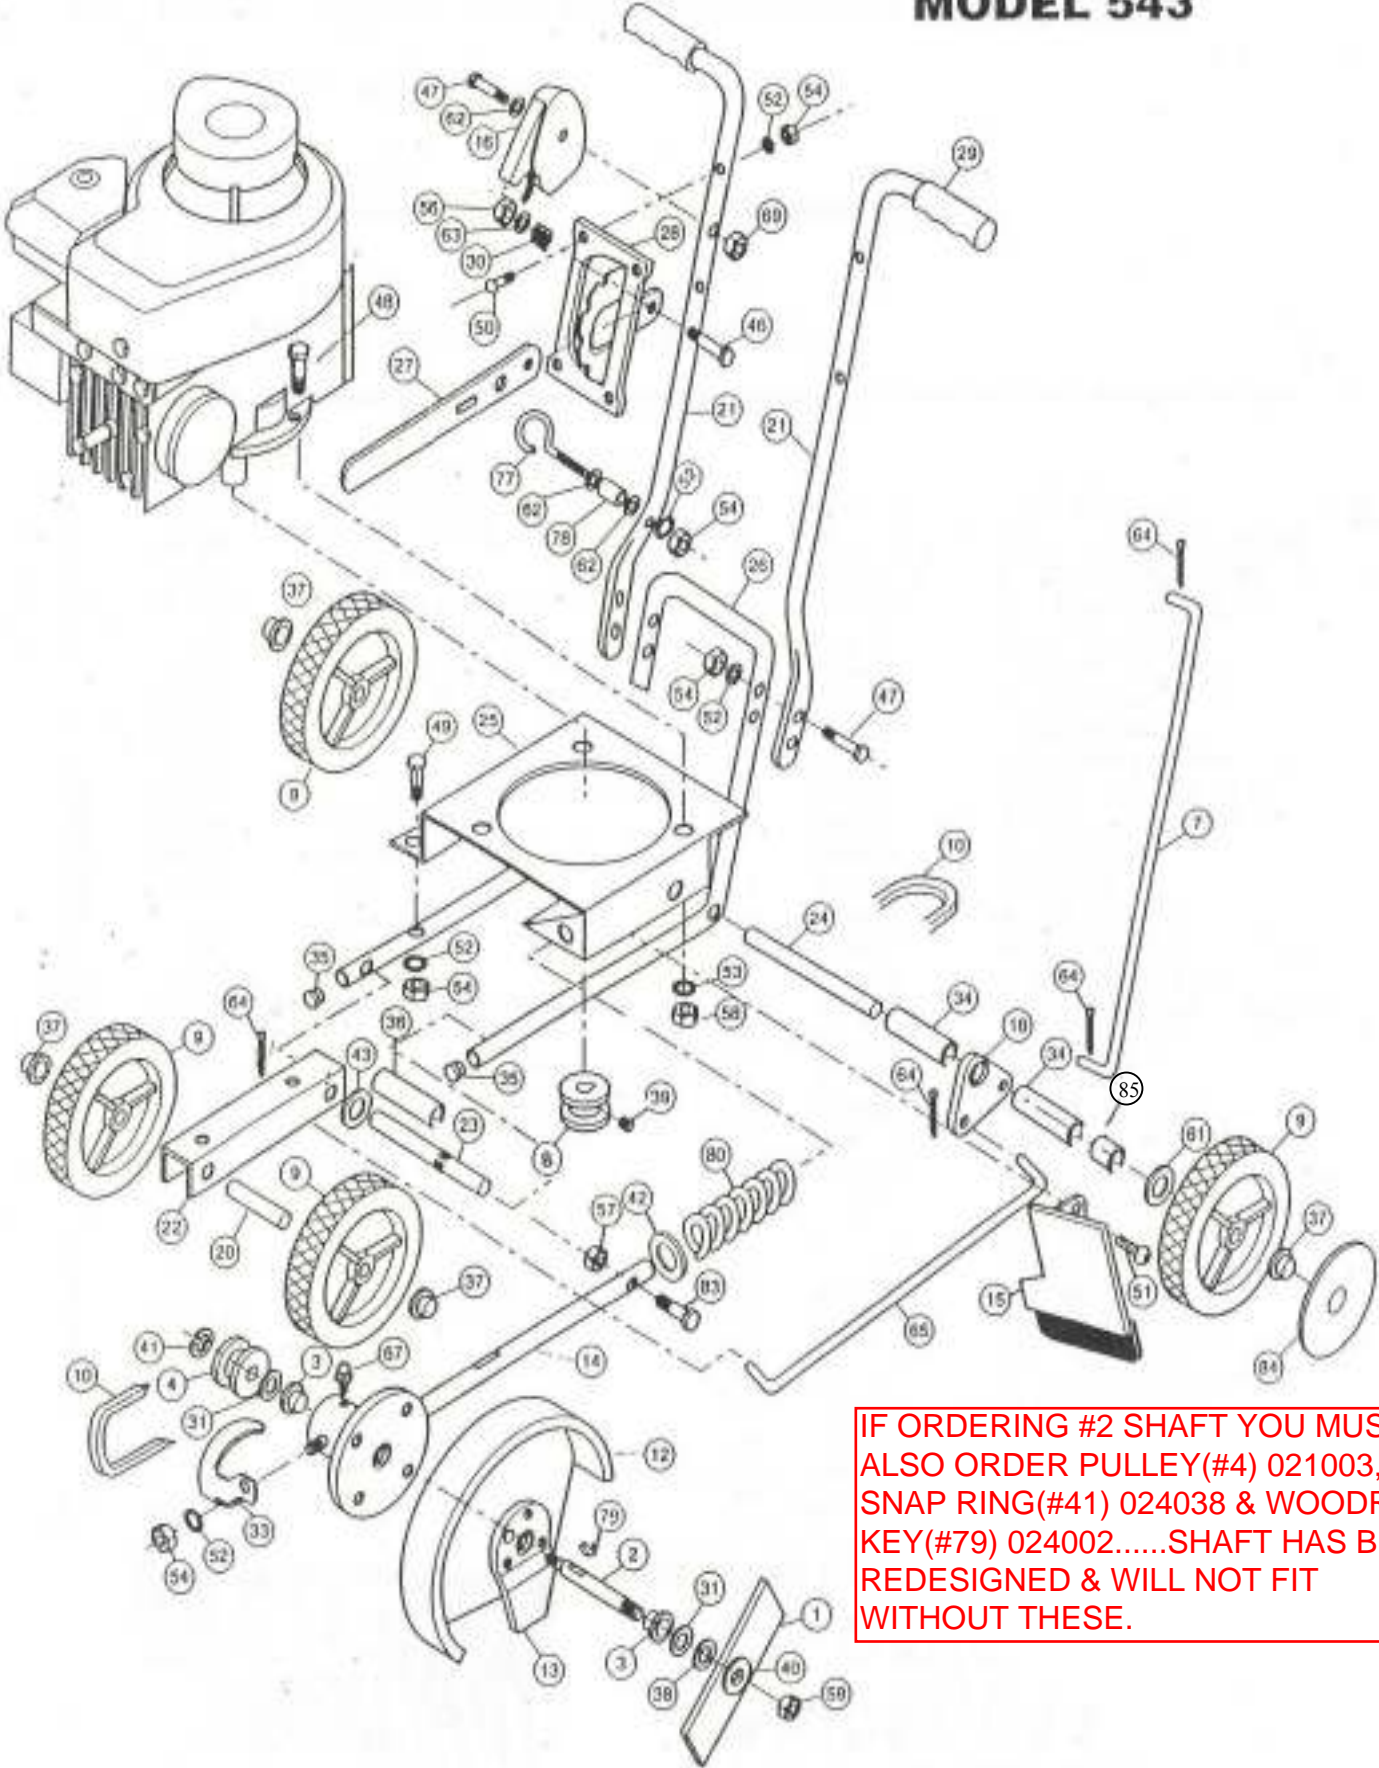

TRIM-RITE MODEL 543

IF ORDERING #2 SHAFT YOU MUST ALSO ORDER PULLEY(#4) 021003, SNAP RING(#41) 024038 & WOODRUFF KEY(#79) 024002.....SHAFT HAS BEEN REDESIGNED & WILL NOT FIT WITHOUT THESE.