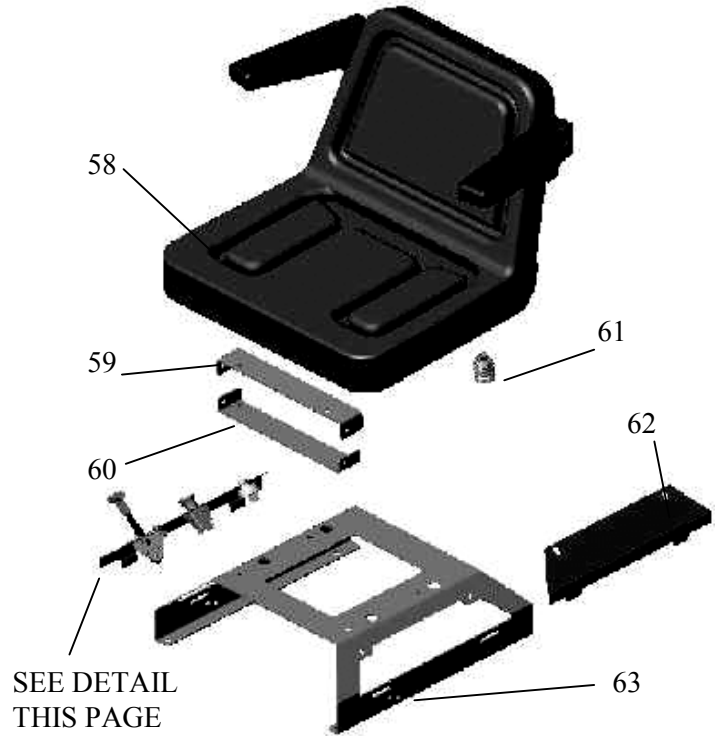

SEAT BASE ASSEMBLY

STEERING (LEFT)