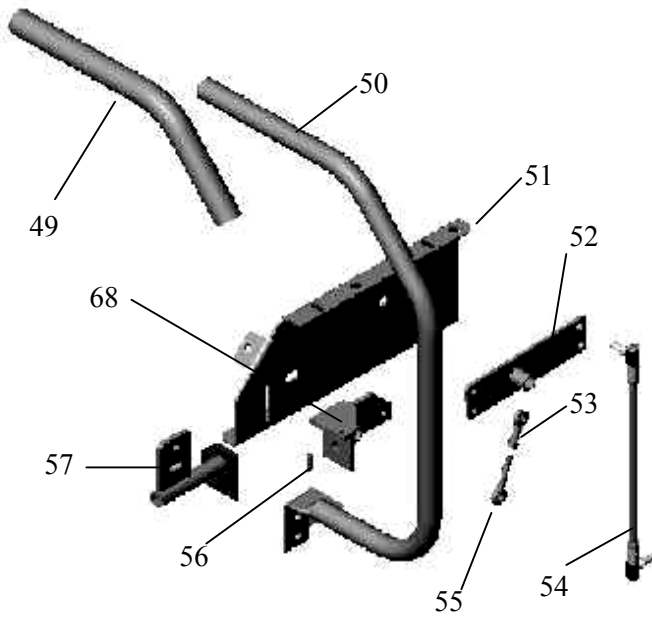

SEAT BASE ASSEMBLY

STEERING (LEFT)