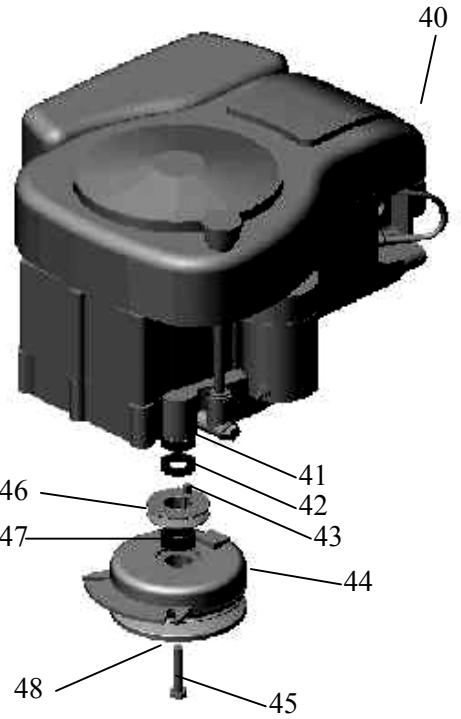

## OVERALL ASSEMBLY

ITEM #	DESCRIPTION	PART #
1	STEERING COVER	3644
2	NEUTRAL SWITCH BRACKET	3704TK
	NEUTRAL SWITCH	3695
3	ZTR CASTER SERVICE ASSEM.	3725
4	HYDRO RELEASE	3678
5	TRANSMISSION MOUNT	3703
6	TRANSMISSION LEFT	3601
	TRANSMISSION RIGHT	3600
7	TIRE/WHEEL - 18 X 9.50-8	3604
128	SWAY BAR LEFT	3665
	SWAY BAR RIGHT	3664
129	BATTERY BRACKET	3696TK
NOT SHOWN	WIRING HARNESS	3720
	SOLENOID	9043
	DECK BELT	3694
	ENGINE TO DECK BELT	4219
	TRANSMISSION BELT	BA50

## TRANSMISSION IDLER (3715)

ITEM #	DESCRIPTION	PART #
8	3/4 NUT	NB175
9	BELLEVILLE WASHER	AS155
10	BELLEVILLE WASHER	AS155
11	WASHER	NB184
12	BLADE PULLEY	B104
13	WASHER	NB184
14	PULLEY SPACER	6114CS
15	BLADE PULLEY 4 1/2"	B4104
16	WASHER	9021
17	BLADE DRIVER ASMBLY CENTER	9058
	BLADE DRIVER ASMBLY R&L	9018
18	1/4 BOLT	NB250
19	1/4 NUT	NB180
20	WASHER	9021
21	3/8 LOCKNUT	NB216
22	BLADE MOUNT PLATE	9008
23	BLADE 15"	4221
24	3/8 BOLT	NB166
25	BELLEVILLE WASHER	NB607
26	3/8 BOLT	NB238

ITEM #	DESCRIPTION	PART #
27	WIRE LINK	BRS6H
28	SPRING	682S
29	5/16 NUT	NB181
30	5/16 FLANGE NUT	NB170
31	5/16 BOLT	NB501
32	TRANS. IDLER ARM	3690TK
33	1/2 BOLT	NB131
34	3/8 WASHER	NB272
35	3/8 BOLT	NB107
36	IDLER PULLEY	B27
37	1/2 NUT	NB121
38	3/8 WASHER	NB272
39	3/8 NUT	NB280

ITEM #	DESCRIPTION	PART #
40	ENGINE	NOT AVAIL.
41	ENGINE PULLEY SPACER	BB105SL
42	ENGINE PULLEY SPACER	BB105SL
43	1/4 X 1/2 KEY	4258
44	ELECTRIC CLUTCH	688EC
45	7/16 BOLT	NB685
46	ENGINE PULLEY	2411
47	ENGINE PULLEY SPACER	689S
48	BELLEVILLE WASHER (2)	699