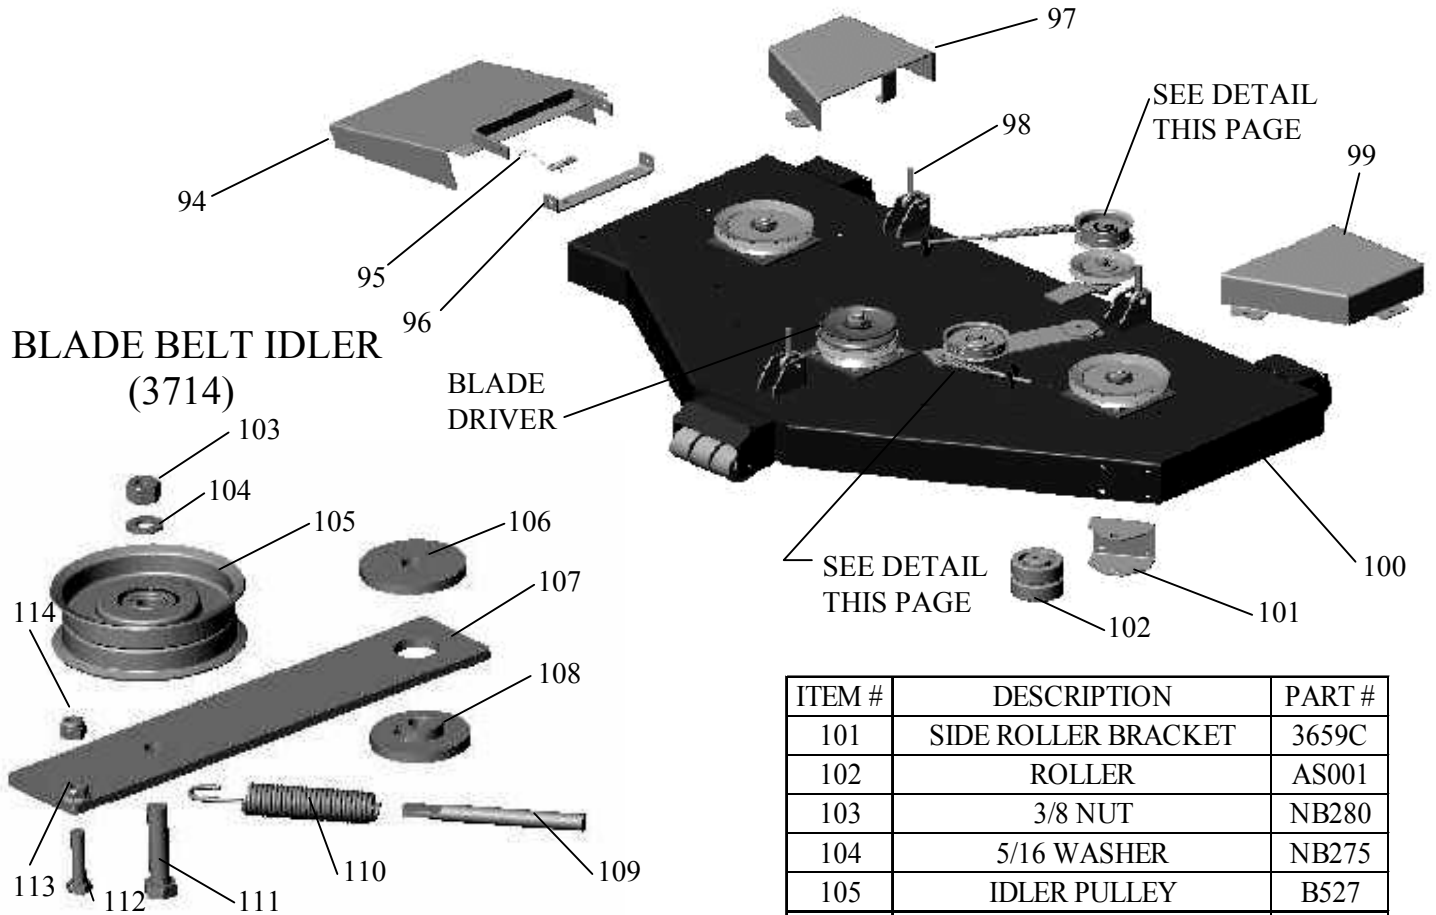

MOWING DECK