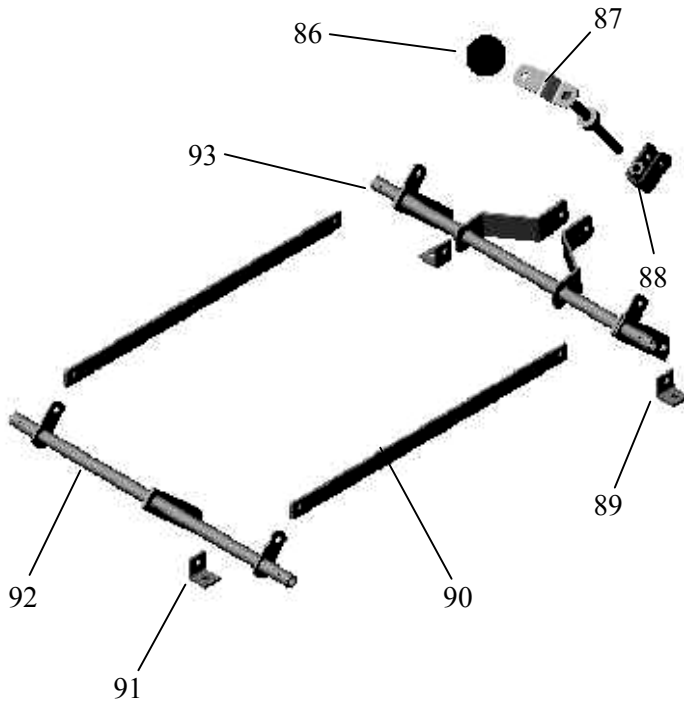

DECK LIFT

ITEM #	DESCRIPTION	PART #
68	HEIGHT INDICATOR	3728
69	KICK PLATE	3729
70	ACCESS PLATE HINGE	3675TK
71	ACCESS PLATE	3631TK
72	SEAT BASE	3730
73	UPPER MOTOR BASE	3611TK
74	REAR COVER	3711TK
75	TRANS. FAN COVER	3712TK
76	BUMPER	3686TK
77	FENDER MOUNT	3654TK
78	FENDER LEFT	3641TK
	FENDER RIGHT	3642TK
79	E - BRAKE REAR LINK	3652
80	E - BRAKE SIDE LINK	3651
81	BRAKE LEVER	3731
82	BEVERAGE RETAINER	3643TK
83	REAR HANGER BRACKET	3693TK
84	FRAME SIDE	3614TK
85	FRONT FRAME	3650TK
86	PLASTIC KNOB	4857
87	HEIGHT ADJUST CRANK	3710TK
88	HEIGHT LIFTER	3705TK
89	LIFT PIVOT	3663TK
90	HEIGHT LINK	3660TK
91	LIFT PIVOT	3663TK
92	FRONT TORSION	3683TK
93	REAR TORSION	3684TK