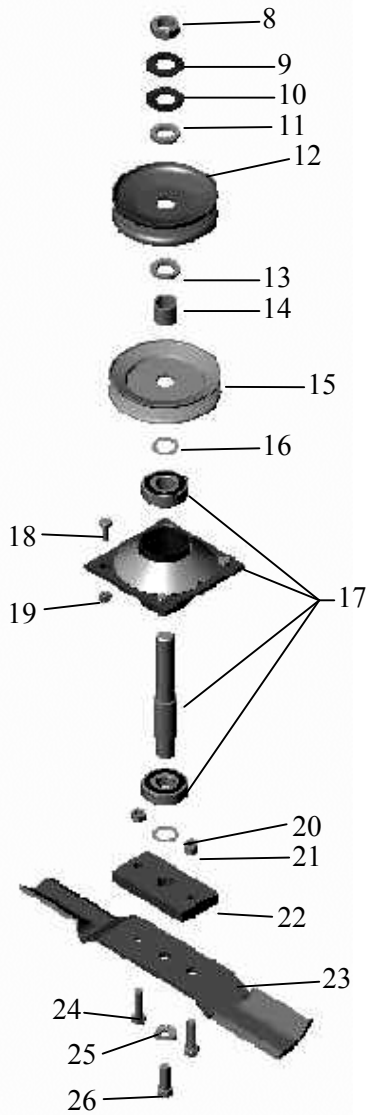

## OVERALL ASSEMBLY

ITEM #	DESCRIPTION	PART #
1	STEERING COVER	3644
2	NEUTRAL SWITCH BRACKET	3704TK
	NEUTRAL SWITCH	3695
3	ZTR CASTER SERVICE ASSEM.	3725
4	HYDRO RELEASE	3678
5	TRANSMISSION MOUNT	3703
6	TRANSMISSION LEFT	3601
	TRANSMISSION RIGHT	3600
7	TIRE/WHEEL - 18 X 9.50-8	3604
128	SWAY BAR LEFT	3665
	SWAY BAR RIGHT	3664
129	BATTERY BRACKET	3696TK
NOT SHOWN	WIRING HARNESS	3720
	SOLENOID	9043
	DECK BELT	3694
	ENGINE TO DECK BELT	4219
	TRANSMISSION BELT	BA50

## TRANSMISSION IDLER (3715)

ITEM #	DESCRIPTION	PART #
8	3/4 NUT	NB175
9	BELLEVILLE WASHER	AS155
10	BELLEVILLE WASHER	AS155
11	WASHER	NB184
12	BLADE PULLEY	B104
13	WASHER	NB184
14	PULLEY SPACER	6114CS
15	BLADE PULLEY 4 1/2"	B4104
16	WASHER	9021
17	BLADE DRIVER ASMBLY CENTER	9058
	BLADE DRIVER ASMBLY R&L	9018
18	1/4 BOLT	NB250
19	1/4 NUT	NB180
20	WASHER	9021
21	3/8 LOCKNUT	NB216
22	BLADE MOUNT PLATE	9008
23	BLADE 15"	4221
24	3/8 BOLT	NB166
25	BELLEVILLE WASHER	NB607
26	3/8 BOLT	NB238

ITEM #	DESCRIPTION	PART #
27	WIRE LINK	BRS6H
28	SPRING	682S
29	5/16 NUT	NB181
30	5/16 FLANGE NUT	NB170
31	5/16 BOLT	NB501
32	TRANS. IDLER ARM	3690TK
33	1/2 BOLT	NB131
34	3/8 WASHER	NB272
35	3/8 BOLT	NB107
36	IDLER PULLEY	B27
37	1/2 NUT	NB121
38	3/8 WASHER	NB272
39	3/8 NUT	NB280

ITEM #	DESCRIPTION	PART #
40	ENGINE	NOT AVAIL.
41	ENGINE PULLEY SPACER	BB105SL
42	ENGINE PULLEY SPACER	BB105SL
43	1/4 X 1/2 KEY	4258
44	ELECTRIC CLUTCH	688EC
45	7/16 BOLT	NB685
46	ENGINE PULLEY	2411
47	ENGINE PULLEY SPACER	689S
48	BELLEVILLE WASHER (2)	699