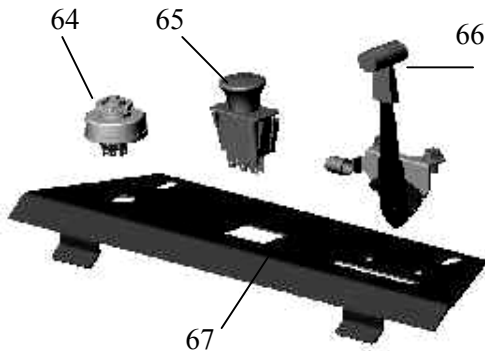

CONTROL CARD

ITEM #	DESCRIPTION	PART #
49	HANDLE GRIP	3673
50	DIRECTIONAL HANDLE	3685TK
51	CONTROL CARD LEFT	3620TK
	CONTROL CARD RIGHT	3621TK
52	UNIVERSAL PIVOT PLATE	3698TK
53	CONNECTOR (FEMALE)	3608
54	DIREC. CONTROL LINKAGE	3670
55	CONNECTOR (MALE)	3721
56	1/4 SET SCREW	NB310
57	HANDLE MOUNT LEFT	3636TK
	HANDLE MOUNT RIGHT	3635TK
58	SEAT ASSEMBLY	3724
	ARM REST KIT	3603
59	SEAT BRACKET	3662TK
60	SEAT BRACKET	3661TK
61	SPRING	3609
62	RIGHT CONTROL COVER	3726
63	SEAT MOUNT	3613C
64	KEY SWITCH	3623
65	PTO SWITCH	3605
66	THROTTLE CABLE ASSY	3640
67	LEFT CONTROL COVER	3722
68	LEFT PIVOT WELDMENT	3700TK
	RIGHT PIVOT WELDMENT	3699TK