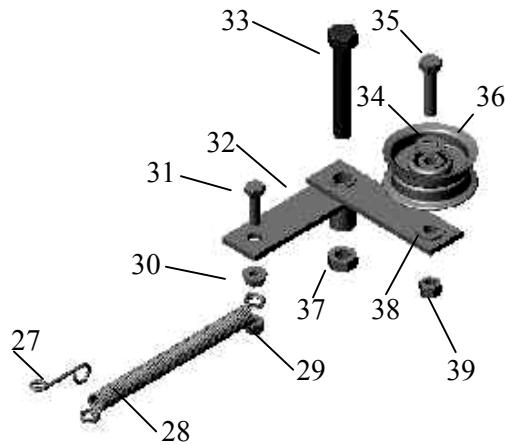

## OVERALL ASSEMBLY

ITEM #	DESCRIPTION	PART #
1	STEERING COVER	3644
2	NEUTRAL SWITCH BRACKET	3704TK
	NEUTRAL SWITCH	3695
3	ZTR CASTER SERVICE ASSEM.	3725
4	HYDRO RELEASE	3678
5	TRANSMISSION MOUNT	3703
6	TRANSMISSION LEFT	3601
	TRANSMISSION RIGHT	3600
7	TIRE/WHEEL - 18 X 9.50-8	3604
128	SWAY BAR LEFT	3665
	SWAY BAR RIGHT	3664
129	BATTERY BRACKET	3696TK
NOT SHOWN	WIRING HARNESS	3720
	SOLENOID	9043
	DECK BELT	3694
	ENGINE TO DECK BELT	4219
	TRANSMISSION BELT	BA50

## TRANSMISSION IDLER (3715)

ITEM #	DESCRIPTION	PART #
8	3/4 NUT	NB175
9	BELLEVILLE WASHER	AS155
10	BELLEVILLE WASHER	AS155
11	WASHER	NB184
12	BLADE PULLEY	B104
13	WASHER	NB184
14	PULLEY SPACER	6114CS
15	BLADE PULLEY 4 1/2"	B4104
16	WASHER	9021
17	BLADE DRIVER ASMBLY CENTER	9058
	BLADE DRIVER ASMBLY R&L	9018
18	1/4 BOLT	NB250
19	1/4 NUT	NB180
20	WASHER	9021
21	3/8 LOCKNUT	NB216
22	BLADE MOUNT PLATE	9008
23	BLADE 15"	4221
24	3/8 BOLT	NB166
25	BELLEVILLE WASHER	NB607
26	3/8 BOLT	NB238

ITEM #	DESCRIPTION	PART #
27	WIRE LINK	BRS6H
28	SPRING	682S
29	5/16 NUT	NB181
30	5/16 FLANGE NUT	NB170
31	5/16 BOLT	NB501
32	TRANS. IDLER ARM	3690TK
33	1/2 BOLT	NB131
34	3/8 WASHER	NB272
35	3/8 BOLT	NB107
36	IDLER PULLEY	B27
37	1/2 NUT	NB121
38	3/8 WASHER	NB272
39	3/8 NUT	NB280

## LOWER BELT IDLER (3713)

ITEM #	DESCRIPTION	PART #
101	SIDE ROLLER BRACKET	3659C
102	ROLLER	AS001
103	3/8 NUT	NB280
104	5/16 WASHER	NB275
105	IDLER PULLEY	B527
106	IDLER SPACER	6040
107	TENSION IDLER ARM	3676TK
108	IDLER BUSHING	6037
109	5/16 SPADE BOLT	NB261
110	IDLER TENSION SPRING	6048
111	3/8 BOLT	NB107
112	1/4 BOLT	NB102
113	1/4 FLANGE NUT	NB524
114	1/4 NYLOK NUT	NB180
115	5/16 FLANGE NUT	NB170
116	3/8 NUT	NB280
117	3/8 WASHER	NB272
118	IDLER PULLEY	7509
119	3/8 NUT	NB280
120	IDLER PULLEY	3622
121	1/2 BOLT	NB131
122	LOWER BELT IDLER ARM	3691TK
123	3/8 BOLT	NB231
124	1/2 NUT	NB213Z
125	3/8 BOLT	NB231
126	5/16 BOLT	NB501
127	ENGAGEMENT ROD	B25RT