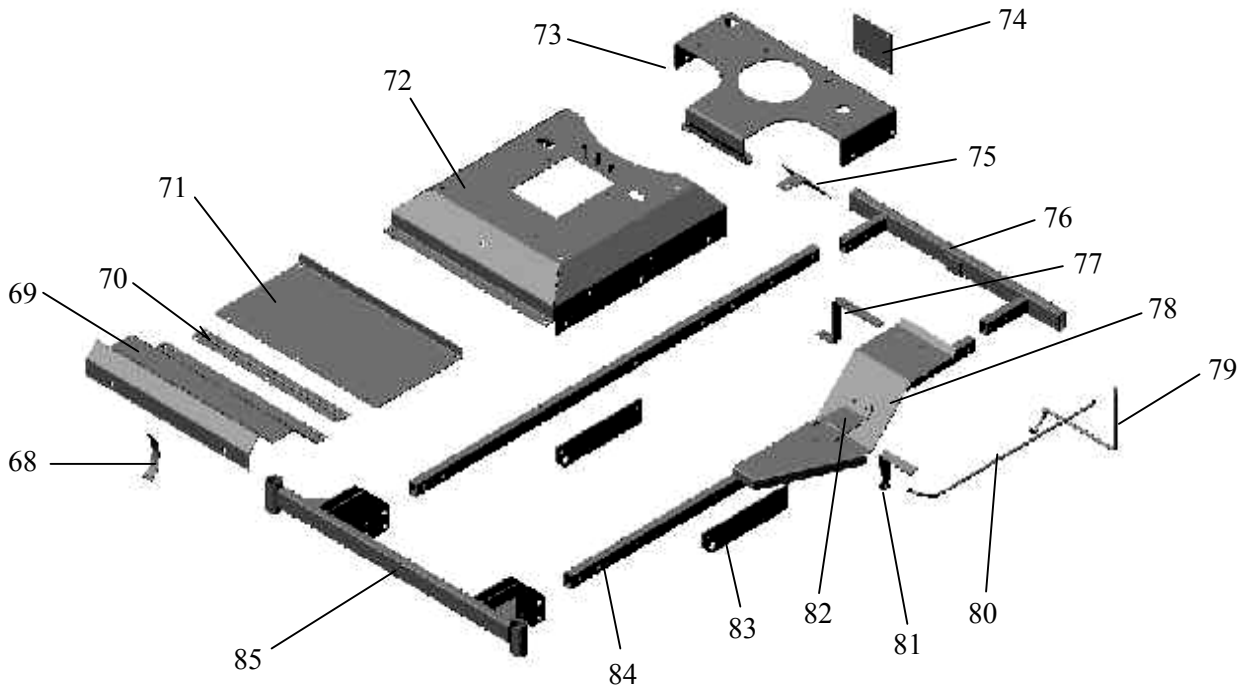

FRAME

DECK LIFT

ITEM #	DESCRIPTION	PART #
68	HEIGHT INDICATOR	3728
69	KICK PLATE	3729
70	ACCESS PLATE HINGE	3675TK
71	ACCESS PLATE	3631TK
72	SEAT BASE	3730
73	UPPER MOTOR BASE	3611TK
74	REAR COVER	3711TK
75	TRANS. FAN COVER	3712TK
76	BUMPER	3686TK
77	FENDER MOUNT	3654TK
78	FENDER LEFT	3641TK
	FENDER RIGHT	3642TK
79	E - BRAKE REAR LINK	3652
80	E - BRAKE SIDE LINK	3651
81	BRAKE LEVER	3731
82	BEVERAGE RETAINER	3643TK
83	REAR HANGER BRACKET	3693TK
84	FRAME SIDE	3614TK
85	FRONT FRAME	3650TK
86	PLASTIC KNOB	4857
87	HEIGHT ADJUST CRANK	3710TK
88	HEIGHT LIFTER	3705TK
89	LIFT PIVOT	3663TK
90	HEIGHT LINK	3660TK
91	LIFT PIVOT	3663TK
92	FRONT TORSION	3683TK
93	REAR TORSION	3684TK